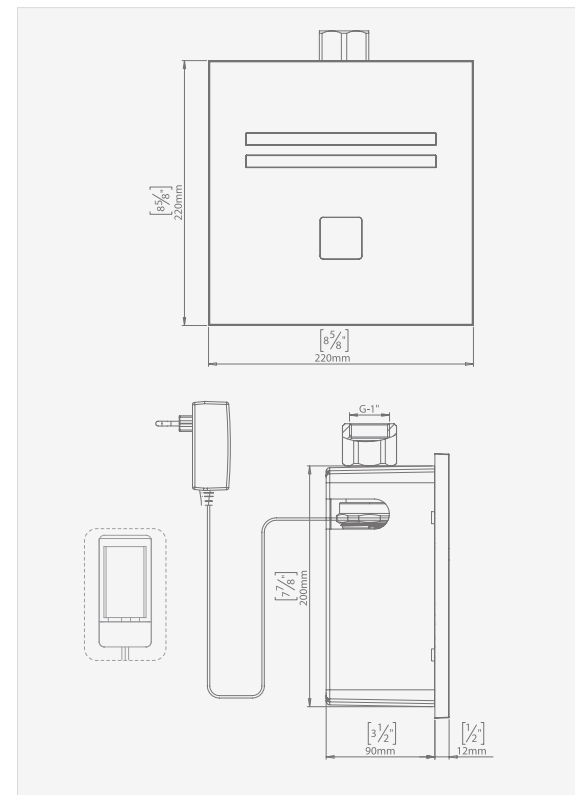

NARA 2032

TOUCH-FREE ELECTRONIC W.C. FLUSH VALVE

SPECIFICATIONS

Touch-free electronic W.C. flush valve with a mechanical override button. Activated by a dual flush infrared sensor. Metallic panel in satin finish. Shut-off valve, filter and a low battery indicator are included. Powered by a 9V battery or 9V transformer. With a 24-hour hygiene flush. Adjustable settings by remote control: sensor range, security time, delay in, delay out, on-off and reset to factory settings. Low water consumption options and pre-flush operation are available upon request.

PRODUCT AT A GLANCE

Installation	Concealed. Iron frame available
Power Supply	• 9V battery • 9V transformer
Operating pressure	1.0-8.0 bar / 14.5-116.0 PSI
Water flow	3 LPF half flush / 0.8 GPF 6 LPF full flush / 1.58 GPF
ECO - Water saving option	4.5 LPF full flush / 1.18 GPF

ORDERING INFORMATION

MODEL	CODE	POWER	ADDITIONAL FEATURES
NARA 2032	160310	9V battery	Dual flush operation With a mechanical override flush button
NARA 2032 E	160410	9V transformer	
NARA ECO 2032	160320	9V battery	Dual flush operation Water saving LEED setting
NARA ECO 2032 E	160330	9V transformer	With a mechanical override flush button

OPTIONS

OPTION	CODE
Remote control	07100006
Iron frame	Upon request
Matching urinal flush valve	Upon request
Set of pipes	07291037

ADVANTAGES

LEED RATING

ADA DESIGNED

HYGIENE FLUSH

MAXIMIZES HYGIENE

GERM FREE