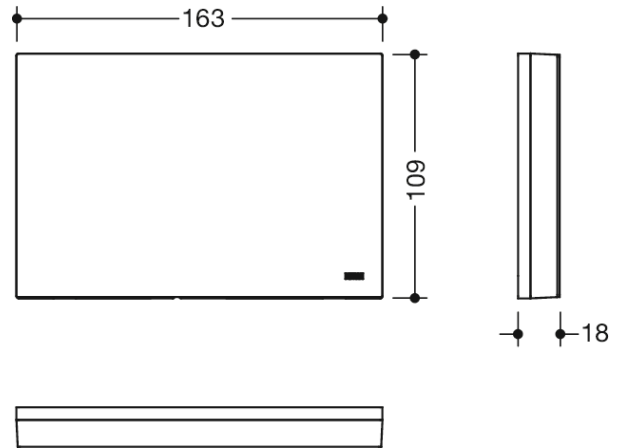

### Properties

Mobile hinged seat, System 900

- construction consisting of wall bracket and continuous seat
- slip-resistant, textured seat made of synthetic material in HEWI colours 98 (signal white) and 92 (anthracite grey)
- reinforcement of the seat made of aluminium, powder coated in the colour of the seat
- wall bracket made of stainless steel, chrome
- seat can be folded up to save space
- seat depth when folded up 77 mm
- weight capacity up to 150 kg
- for mobile use
- for easy and flexible retrofitting on existing, preassembled mounting plate 900.51.00140 (must be ordered separately)
- tool-free and quick installation by means of simple hanging of the seat
- secured by fixing screw
- 450 mm wide, 530 mm deep and 112 mm high
- seat 450 mm wide and 450 mm deep
- for mounting with non-corrosive and tested HEWI fixing materials for different wall systems (to be ordered separately)
- sealing tape and sealing discs for sealing the fixing points according to DIN 18534 are included in the scope of delivery
- fulfils the DIN 18040, ÖNORM B1600/1601 and SIA 500 requirements

### Colours / Surfaces

- 98 (signal white)
- 92 (anthracite grey)

Similar picture

Dimensions in mm

### Properties

Mounting plate with cover for the mobile seats, System 900

- rectangular mounting plate with matching, rectangular cover
- used to hold the mobile seats 900.51.4...
- 163 mm wide, 109 mm high, 18 mm deep
- mounting plate made of stainless steel
- for mounting with non-corrosive and tested HEWI fixing materials for different wall systems (to be ordered separately)
- sealing tape and sealing discs for sealing the fixing points according to DIN 18534 are included in the scope of delivery
- cover frame made of high-quality polyamide in HEWI colours 98 (signal white) and 92 (anthracite grey)
- cover face plate made of high-quality stainless steel, mirror polished

### Colours / Surfaces

-  98 (signal white)
-  92 (anthracite grey)