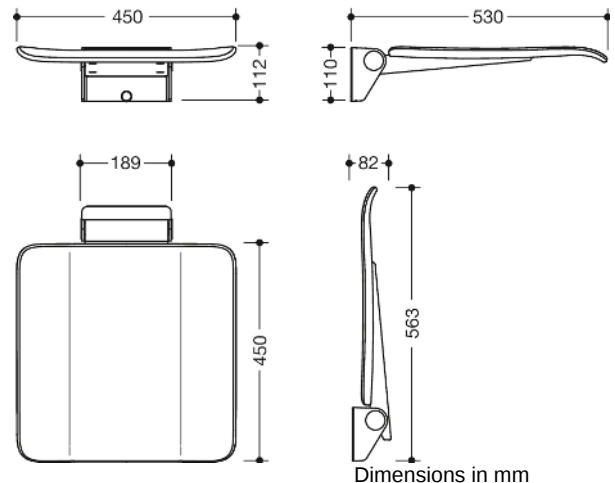

### Properties

Mobile hinged seat, System 900

- construction consisting of wall bracket and continuous seat
- slip-resistant, textured seat made of synthetic material in HEWI colours 98 (signal white) and 92 (anthracite grey)
- reinforcement of the seat made of aluminium, powder coated in the colour of the seat
- wall bracket made of stainless steel, chrome
- seat can be folded up to save space
- seat depth when folded up 77 mm
- weight capacity up to 150 kg
- for mobile use
- for easy and flexible retrofitting on existing, preassembled mounting plate 900.51.00140 (must be ordered separately)
- tool-free and quick installation by means of simple hanging of the seat
- secured by fixing screw
- 450 mm wide, 530 mm deep and 112 mm high
- seat 450 mm wide and 450 mm deep
- for mounting with non-corrosive and tested HEWI fixing materials for different wall systems (to be ordered separately)
- sealing tape and sealing discs for sealing the fixing points according to DIN 18534 are included in the scope of delivery
- fulfils the DIN 18040, ÖNORM B1600/1601 and SIA 500 requirements

### Colours / Surfaces

- 98 (signal white)
- 92 (anthracite grey)

Similar picture

Dimensions in mm

### Properties

Mounting plate with cover for the mobile seats, System 900

- rectangular mounting plate with matching, rectangular cover
- used to hold the mobile seats 900.51.4...
- 163 mm wide, 109 mm high, 18 mm deep
- mounting plate made of stainless steel
- for mounting with non-corrosive and tested HEWI fixing materials for different wall systems (to be ordered separately)
- sealing tape and sealing discs for sealing the fixing points according to DIN 18534 are included in the scope of delivery
- cover frame made of high-quality polyamide in HEWI colours 98 (signal white) and 92 (anthracite grey)
- cover face plate made of high-quality stainless steel, mirror polished

### Colours / Surfaces

-  98 (signal white)
-  92 (anthracite grey)