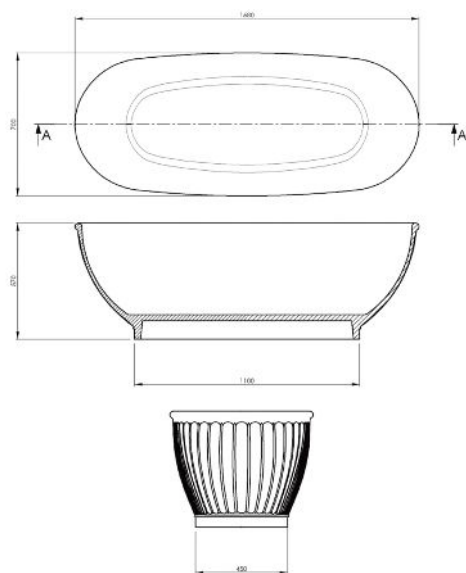

**Sales Code:** BAB035

**Description:** Casini Bath 1680 X 750 (No Waste)

**Product Dimensions**

Length (mm):	1680
Width (mm):	750
Depth (mm):	570
Nett Weight (kg):	90

**Packaging Dimensions**

Length (mm):	1680
Width (mm):	750
Depth (mm):	570
Gross Weight (kg):	90

**Packaging Data**

Box Colour:	
Box Qty:	0
Label Size:	0 x 0
Label Colour:	
Label Qty:	0

**Outer Box Dimensions (If Applicable)**

Length (mm):	
Width (mm):	
Height (mm):	
Gross Weight (kg):	
Barcode:	5056462606583

**Product Details**

Country of Origin:	South Africa
Fitting Instruction:	
Certification:	FSC: No CE & UKCA:
Material Colour Reference:	Matt/Polished White
Product Material:	Cian Solid Surface
Material Thickness:	
Volume (Ltr):	180
Displaced Capacity:	110
Leg Set Included:	Legset Not Included
Waste Included:	Waste Not Included
Drilled/Undrilled:	Undrilled For Taps
Includes Grips:	No Grips Supplied
Embossed:	No
No of Tapholes:	None
Anti-Slip:	No