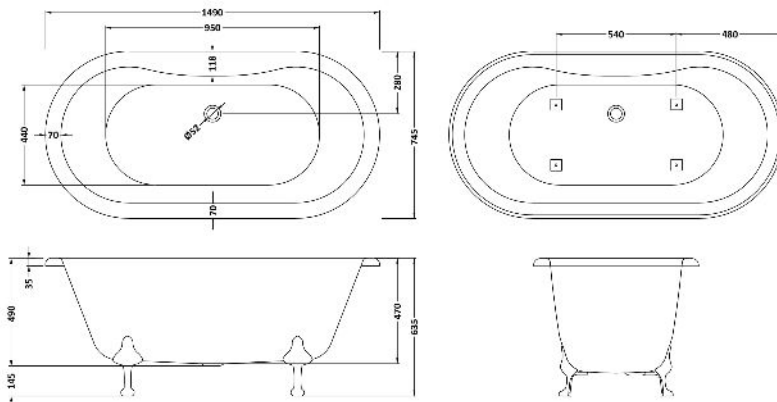

B A Y S W A T E R

London W.2

CODE: BAYB101

DESCRIPTION: Leinster 1500 Double Ended F/Stand Bath

CATEGORY: Baths

PRODUCT DIMENSIONS

Length (mm)	Width (mm)	Height (mm)	Nett Wgt Kg
1490	745	490	45.8

PACKAGING DIMENSIONS

Length (mm)	Width (mm)	Height (mm)	Gross Wgt Kg
1510	765	500	45.8

PACKAGING DATA

Box Colour	Brown Cardboard Sleeve		
Box Qty	1	Label Colour	White Label
Label Size	100 X 50	Label Qty	2

OUTER BOX DIMENSIONS (If Applicable)

Length (mm)	Width (mm)	Height (mm)	Gross Wgt Kg
Barcode	5055275892473		

PRODUCT DETAILS

Country of Origin	United Kingdom			
Fitting Instruction	No			
Product Material	Acrylic			
Volume (Ltr)	185L			
Leg Set Inc'	Legset Not Included			
Drilled/Undrilled	Undrilled For Taps			
Embossed	No			
Anti-Slip	No			
Certification	FSC	N/A	CE	
Material Colour Ref'	European White			
Material Thickness	14mm			
Displaced Capacity	115L			
Waste Inc'	Waste Not Included			
Includes Grips	No Grips Supplied			
No of Tapholes	None			