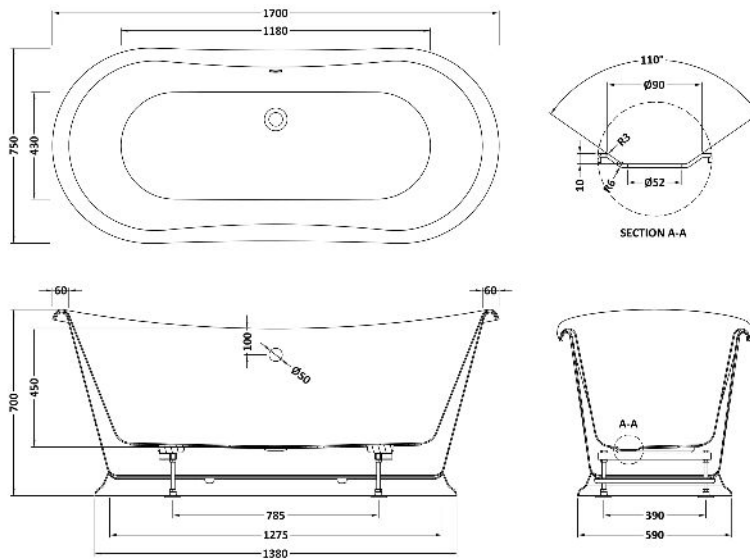

#### PRODUCT DIMENSIONS

Length (mm)	Width (mm)	Height (mm)	Nett Wgt Kg
1700	750	700	41.5

#### PACKAGING DIMENSIONS

Length (mm)	Width (mm)	Height (mm)	Gross Wgt Kg
1860	800	1200	42

#### OUTER BOX DIMENSIONS (If Applicable)

Length (mm)	Width (mm)	Height (mm)	Gross Wgt Kg
Barcode	5056462620916		

#### PRODUCT DETAILS

Country of Origin	Hong Kong	Certification	FSC	N/A	CE	N/A
Fitting Instruction	No	Material Colour Ref'	European White			
Product Material	Acrylic	Material Thickness	20mm			
Volume (Ltr)	200L	Displaced Capacity	130L			
Leg Set Inc'	Legset Included	Waste Inc'	Waste Not Included			
Drilled/Undrilled	Undrilled For Taps	Includes Grips	No Grips Supplied			
Embossed	No	No of Tapholes	None			
Anti-Slip	No					