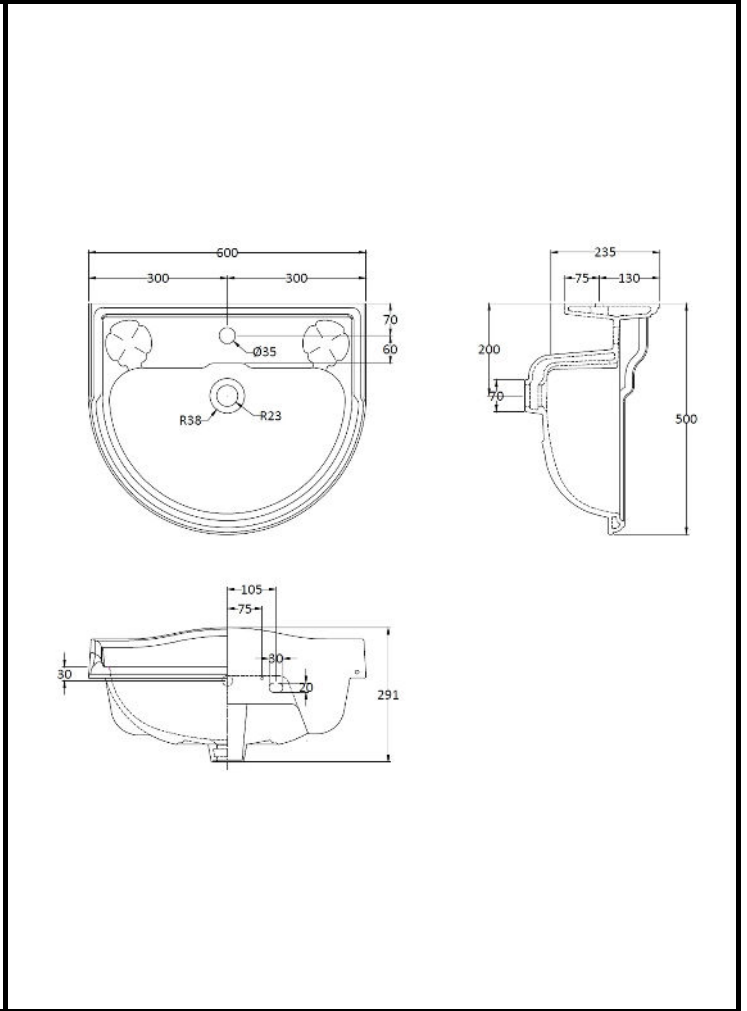

BASINS			
Tap Hole	One Taphole	Chain Stay Hole	No
Template	Not Required	Waste Type Req'd	Slotted
Overflow Incl.	Yes	Overflow Cover	Yes
Inner Bowl Depth	140mm	Inner Bowl Width	380mm
Inner Bowl Height	140mm		

GENERAL	
Fixing Supplied	No

B A Y S W A T E R

London W.2

CODE: BAYC101

DESCRIPTION: Porchester 600 Basin 1Th

CATEGORY: Ceramics

PRODUCT DIMENSIONS			
Height (mm)	Width (mm)	Depth (mm)	Nett Wgt Kg
291	600	500	17.6

OUTER BOX DIMENSIONS (If Applicable)			
Height (mm)	Width (mm)	Depth (mm)	Gross Wgt Kg
Barcode	5055275892367		

PRODUCT DETAILS			
Country of Origin	China		
Fitting Instruction	Yes	Colour	White

Certification	CE	N/A	WRAS	N/A	WRAS Number	N/A
Product Material	Vitreous China					

BASINS			
Tap Hole	One Taphole	Chain Stay Hole	No
Template	Not Required	Waste Type Req'd	Slotted
Overflow Incl.	Yes	Overflow Cover	Yes
Inner Bowl Depth	175mm	Inner Bowl Width	475mm
Inner Bowl Height	175mm		