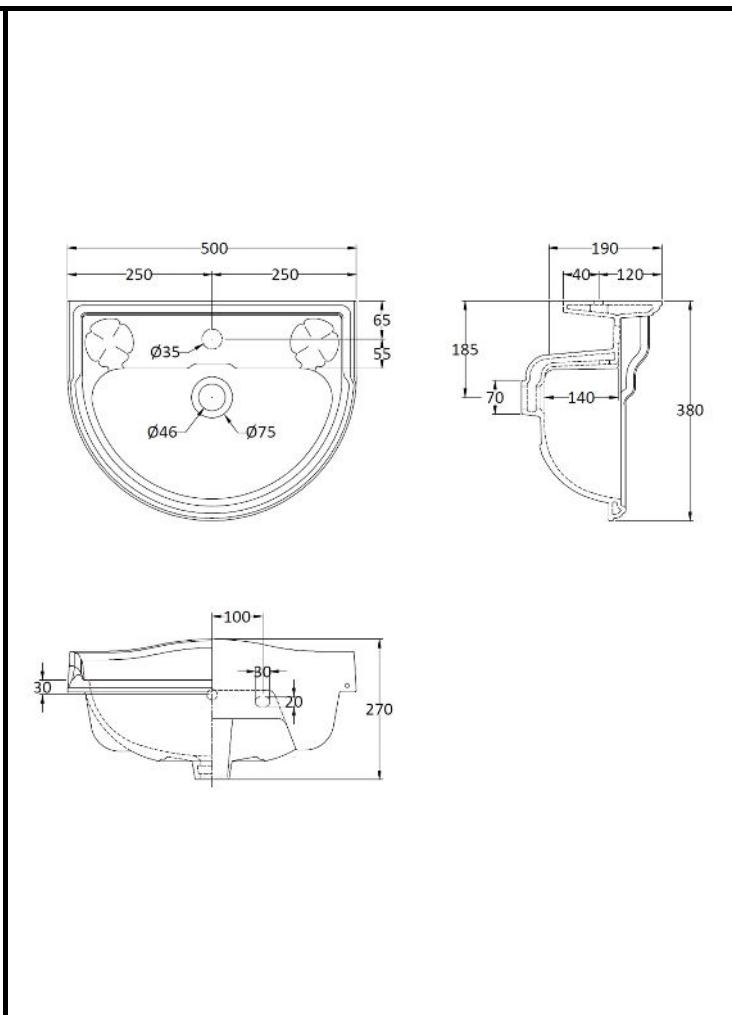

B A Y S W A T E R

London W.2

CODE: BAYC103

DESCRIPTION: Porchester 500 Basin 1Th

CATEGORY: Ceramics

PRODUCT DIMENSIONS			
Height (mm)	Width (mm)	Depth (mm)	Nett Wgt Kg
270	500	380	11

PACKAGING DIMENSIONS			
Height (mm)	Width (mm)	Depth (mm)	Gross Wgt Kg
390	510	270	11.5

PACKAGING DATA			
Box Colour	White Cardboard Box		
Box Qty	1	Label Colour	Not Applicable
Label Size	100 x 50	Label Qty	0

OUTER BOX DIMENSIONS (If Applicable)			
Height (mm)	Width (mm)	Depth (mm)	Gross Wgt Kg
Barcode	5055275892381		

BASINS			
Tap Hole	One Taphole	Chain Stay Hole	No
Template	Not Required	Waste Type Req'd	Slotted
Overflow Incl.	Yes	Overflow Cover	Yes
Inner Bowl Depth	140mm	Inner Bowl Width	380mm
Inner Bowl Height	140mm		

BASINS			
Tap Hole	One Taphole	Chain Stay Hole	No
Template	Not Required	Waste Type Req'd	Slotted
Overflow Incl.	Yes	Overflow Cover	Yes
Inner Bowl Depth	175mm	Inner Bowl Width	475mm
Inner Bowl Height	175mm		