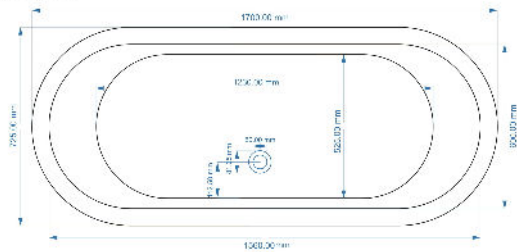

Sales Code: BAC017

Description: 1500 Antique Boat With Nickel Inner

Top View

1700 mm

Waste to Floor Distance
Should be 110 mm.

Front View

Side View

Product Dimensions

Length (mm):	1500
Width (mm):	700
Depth (mm):	700
Nett Weight (kg):	40

Packaging Dimensions

Length (mm):	1600
Width (mm):	820
Depth (mm):	800
Gross Weight (kg):	67.75

Packaging Data

Box Colour:	
Box Qty:	0
Label Size:	0 x 0
Label Colour:	
Label Qty:	0

Outer Box Dimensions (If Applicable)

Length (mm):	
Width (mm):	
Height (mm):	
Gross Weight (kg):	
Barcode:	5056462649948

Product Details

Country of Origin:	India
Fitting Instruction:	
Certification:	FSC: No CE & UKCA:
Material Colour Reference:	Not Applicable
Product Material:	Copper
Material Thickness:	
Volume (Ltr):	190
Displaced Capacity:	120
Leg Set Included:	Legset Not Included
Waste Included:	Waste Not Included
Drilled/Undrilled:	Undrilled For Taps
Includes Grips:	No Grips Supplied
Embossed:	No
No of Tapholes:	None
Anti-Slip:	No

Sales Code: BAC016

Description: 1700 Antique Boat With Nickel Inner

Product Dimensions

Length (mm):	0
Width (mm):	0
Depth (mm):	0
Nett Weight (kg):	44

Packaging Dimensions

Length (mm):	1800
Width (mm):	820
Depth (mm):	800
Gross Weight (kg):	71.4