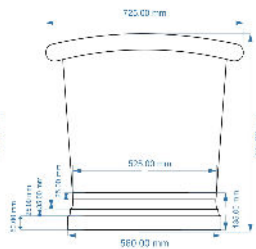

Sales Code: BAC017

Description: 1500 Antique Boat With Nickel Inner

1700 mm

Waste to Floor Distance
Should be 110 mm.

Side View

Product Dimensions

Length (mm):	1500
Width (mm):	700
Depth (mm):	700
Nett Weight (kg):	40

Packaging Dimensions

Length (mm):	1600
Width (mm):	820
Depth (mm):	800
Gross Weight (kg):	67.75

Packaging Data

Box Colour:	
Box Qty:	0
Label Size:	0 x 0
Label Colour:	
Label Qty:	0

Outer Box Dimensions (If Applicable)

Length (mm):	
Width (mm):	
Height (mm):	
Gross Weight (kg):	
Barcode:	5056462649948

Product Details

Country of Origin:	India
Fitting Instruction:	
Certification:	FSC: No CE & UKCA:
Material Colour Reference:	Not Applicable
Product Material:	Copper
Material Thickness:	
Volume (Ltr):	190
Displaced Capacity:	120
Leg Set Included:	Legset Not Included
Waste Included:	Waste Not Included
Drilled/Undrilled:	Undrilled For Taps
Includes Grips:	No Grips Supplied
Embossed:	No
No of Tapholes:	None
Anti-Slip:	No