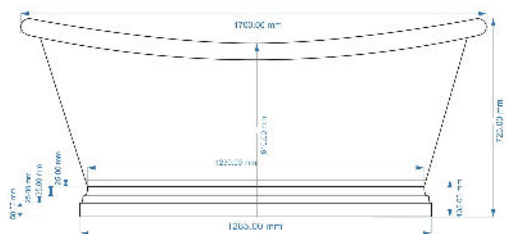

Sales Code: BAC017

Description: 1500 Antique Boat With Nickel Inner

Top View

1700 mm

Waste to Floor Distance
Should be 110 mm.

Front View

Side View

Product Dimensions

Length (mm):	1500
Width (mm):	700
Depth (mm):	700
Nett Weight (kg):	40

Packaging Dimensions

Length (mm):	1600
Width (mm):	820
Depth (mm):	800
Gross Weight (kg):	67.75

Packaging Data

Box Colour:	
Box Qty:	0
Label Size:	0 x 0
Label Colour:	
Label Qty:	0

Outer Box Dimensions (If Applicable)

Length (mm):	
Width (mm):	
Height (mm):	
Gross Weight (kg):	
Barcode:	5056462649948

Product Details

Country of Origin:	India
Fitting Instruction:	
Certification:	FSC: No CE & UKCA:
Material Colour Reference:	Not Applicable
Product Material:	Copper
Material Thickness:	
Volume (Ltr):	190
Displaced Capacity:	120
Leg Set Included:	Legset Not Included
Waste Included:	Waste Not Included
Drilled/Undrilled:	Undrilled For Taps
Includes Grips:	No Grips Supplied
Embossed:	No
No of Tapholes:	None
Anti-Slip:	No

Sales Code: BAC016

Description: 1700 Antique Boat With Nickel Inner

Product Dimensions

Length (mm):	0
Width (mm):	0
Depth (mm):	0
Nett Weight (kg):	44

Packaging Dimensions

Length (mm):	1800
Width (mm):	820
Depth (mm):	800
Gross Weight (kg):	71.4