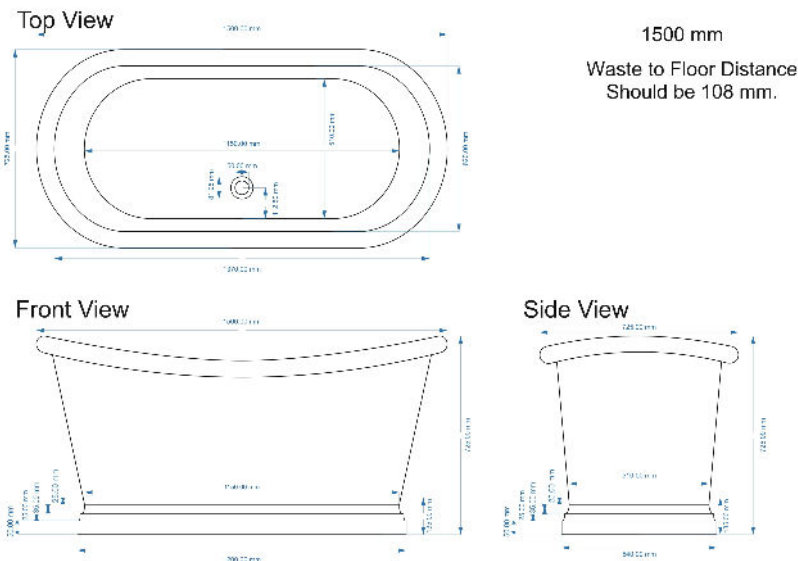

Length (mm):	1500
Width (mm):	700
Depth (mm):	700
Nett Weight (kg):	40

Packaging Dimensions

Length (mm):	1600
Width (mm):	820
Depth (mm):	800
Gross Weight (kg):	67.75

Packaging Data

Box Colour:	
Box Qty:	0
Label Size:	0 x 0
Label Colour:	
Label Qty:	0

Outer Box Dimensions (If Applicable)

Length (mm):	
Width (mm):	
Height (mm):	
Gross Weight (kg):	
Barcode:	5056462649948

Product Details

Country of Origin:	India
Fitting Instruction:	
Certification:	FSC: No CE & UKCA:
Material Colour Reference:	Not Applicable
Product Material:	Copper
Material Thickness:	
Volume (Ltr):	190
Displaced Capacity:	120
Leg Set Included:	Legset Not Included
Waste Included:	Waste Not Included
Drilled/Undrilled:	Undrilled For Taps
Includes Grips:	No Grips Supplied
Embossed:	No
No of Tapholes:	None
Anti-Slip:	No

Sales Code: BAC016

Description: 1700 Antique Boat With Nickel Inner

Product Dimensions

Length (mm):	0
Width (mm):	0
Depth (mm):	0
Nett Weight (kg):	44

Packaging Dimensions

Length (mm):	1800
Width (mm):	820
Depth (mm):	800
Gross Weight (kg):	71.4

Packaging Data

Box Colour:	
Box Qty:	0
Label Size:	0 x 0
Label Colour:	
Label Qty:	0

Outer Box Dimensions (If Applicable)

Length (mm):	
Width (mm):	
Height (mm):	
Gross Weight (kg):	
Barcode:	5056462649955