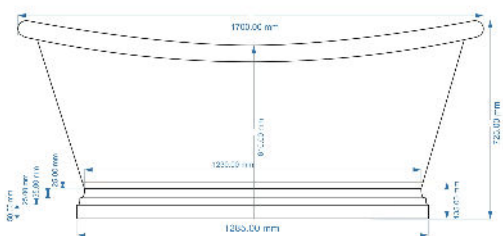

**Outer Box Dimensions (If Applicable)**

Length (mm):	
Width (mm):	
Height (mm):	
Gross Weight (kg):	
Barcode:	5056211810704

**Product Details**

Country of Origin:	India
Fitting Instruction:	
Certification:	FSC: No CE & UKCA:
Material Colour Reference:	Not Applicable
Product Material:	Copper
Material Thickness:	
Volume (Ltr):	190
Displaced Capacity:	120
Leg Set Included:	Legset Not Included
Waste Included:	Waste Not Included
Drilled/Undrilled:	Undrilled For Taps
Includes Grips:	No Grips Supplied
Embossed:	No
No of Tapholes:	None
Anti-Slip:	No

Sales Code: BAC030

Description: Bath W/Tin Outer & Tin Inner 1700

Top View

1700 mm

Waste to Floor Distance  
Should be 110 mm.

Front View

Side View

**Product Dimensions**

Length (mm):	0
Width (mm):	0
Depth (mm):	0
Nett Weight (kg):	44

**Packaging Dimensions**

Length (mm):	1800
Width (mm):	820
Depth (mm):	800
Gross Weight (kg):	71.4

**Packaging Data**

Box Colour:	
Box Qty:	0
Label Size:	0 x 0
Label Colour:	
Label Qty:	0

**Outer Box Dimensions (If Applicable)**

Length (mm):	
Width (mm):	
Height (mm):	
Gross Weight (kg):	
Barcode:	5056211810667

**Product Details**

Country of Origin:	India
Fitting Instruction:	
Certification:	FSC: No CE & UKCA:
Material Colour Reference:	Not Applicable
Product Material:	Copper
Material Thickness:	
Volume (Ltr):	
Displaced Capacity:	
Leg Set Included:	Legset Not Included
Waste Included:	Waste Not Included
Drilled/Undrilled:	Undrilled For Taps
Includes Grips:	No Grips Supplied
Embossed:	No
No of Tapholes:	
Anti-Slip:	No