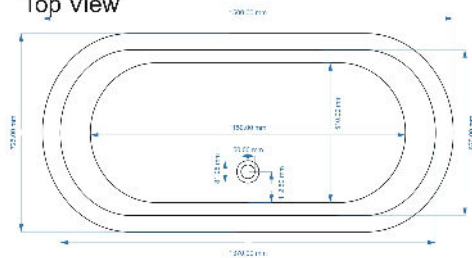

**Sales Code:** BAC035

**Description:** Bath W/Tin Outer & Tin Inner 1500

Top View

1500 mm

Waste to Floor Distance  
Should be 108 mm.

Front View

Side View

**Product Dimensions**

Length (mm):	1500
Width (mm):	725
Depth (mm):	725
Nett Weight (kg):	40

**Packaging Dimensions**

Length (mm):	1600
Width (mm):	820
Depth (mm):	800
Gross Weight (kg):	67.75

**Packaging Data**

Box Colour:	
Box Qty:	0
Label Size:	0 x 0
Label Colour:	
Label Qty:	0

**Outer Box Dimensions (If Applicable)**

Length (mm):	
Width (mm):	
Height (mm):	
Gross Weight (kg):	
Barcode:	5056211810704

**Product Details**

Country of Origin:	India
Fitting Instruction:	
Certification:	FSC: No CE & UKCA:
Material Colour Reference:	Not Applicable
Product Material:	Copper
Material Thickness:	
Volume (Ltr):	190
Displaced Capacity:	120
Leg Set Included:	Legset Not Included
Waste Included:	Waste Not Included
Drilled/Undrilled:	Undrilled For Taps
Includes Grips:	No Grips Supplied
Embossed:	No
No of Tapholes:	None
Anti-Slip:	No

Sales Code: BAC030

Description: Bath W/Tin Outer & Tin Inner 1700

Top View

1700 mm

Waste to Floor Distance  
Should be 110 mm.

Front View

Side View

**Product Dimensions**