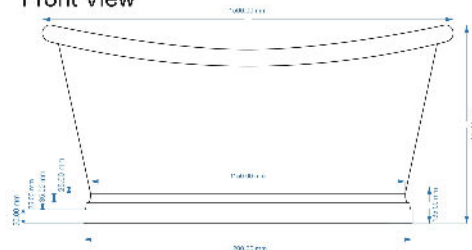

**Sales Code:** BAC035

**Description:** Bath W/Tin Outer & Tin Inner 1500

Top View

1500 mm

Waste to Floor Distance  
Should be 108 mm.

Front View

Side View

**Product Dimensions**

Length (mm):	1500
Width (mm):	725
Depth (mm):	725
Nett Weight (kg):	40

**Packaging Dimensions**

Length (mm):	1600
Width (mm):	820
Depth (mm):	800
Gross Weight (kg):	67.75

**Packaging Data**

Box Colour:	
Box Qty:	0
Label Size:	0 x 0
Label Colour:	
Label Qty:	0

**Outer Box Dimensions (If Applicable)**

Length (mm):	
Width (mm):	
Height (mm):	
Gross Weight (kg):	
Barcode:	5056211810704

**Product Details**

Country of Origin:	India
Fitting Instruction:	
Certification:	FSC: No CE & UKCA:
Material Colour Reference:	Not Applicable
Product Material:	Copper
Material Thickness:	
Volume (Ltr):	190
Displaced Capacity:	120
Leg Set Included:	Legset Not Included
Waste Included:	Waste Not Included
Drilled/Undrilled:	Undrilled For Taps
Includes Grips:	No Grips Supplied
Embossed:	No
No of Tapholes:	None
Anti-Slip:	No

Sales Code: BAC030

Description: Bath W/Tin Outer & Tin Inner 1700

Top View

1700 mm

Waste to Floor Distance  
Should be 110 mm.

Front View

Side View

**Product Dimensions**