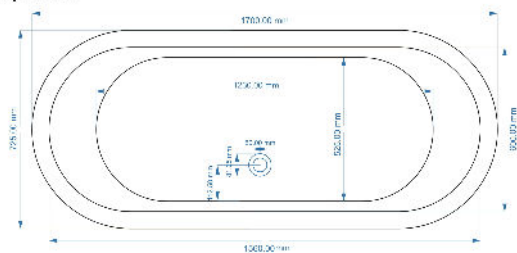

Length (mm):	1500
Width (mm):	725
Depth (mm):	725
Nett Weight (kg):	40

**Packaging Dimensions**

Length (mm):	1600
Width (mm):	820
Depth (mm):	800
Gross Weight (kg):	67.75

**Packaging Data**

Box Colour:	
Box Qty:	0
Label Size:	0 x 0
Label Colour:	
Label Qty:	0

**Outer Box Dimensions (If Applicable)**

Length (mm):	
Width (mm):	
Height (mm):	
Gross Weight (kg):	
Barcode:	5056211810704

**Product Details**

Country of Origin:	India
Fitting Instruction:	
Certification:	FSC: No CE & UKCA:
Material Colour Reference:	Not Applicable
Product Material:	Copper
Material Thickness:	
Volume (Ltr):	190
Displaced Capacity:	120
Leg Set Included:	Legset Not Included
Waste Included:	Waste Not Included
Drilled/Undrilled:	Undrilled For Taps
Includes Grips:	No Grips Supplied
Embossed:	No
No of Tapholes:	None
Anti-Slip:	No

Sales Code: BAC030

Description: Bath W/Tin Outer & Tin Inner 1700

Top View

1700 mm

Waste to Floor Distance  
Should be 110 mm.

Front View

Side View

**Product Dimensions**

Length (mm):	0
Width (mm):	0
Depth (mm):	0
Nett Weight (kg):	44

**Packaging Dimensions**

Length (mm):	1800
Width (mm):	820
Depth (mm):	800
Gross Weight (kg):	71.4

**Packaging Data**

Box Colour:	
Box Qty:	0
Label Size:	0 x 0
Label Colour:	
Label Qty:	0