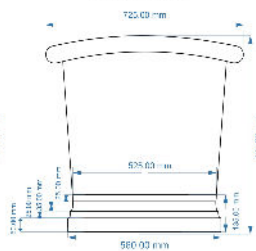

**Outer Box Dimensions (If Applicable)**

Length (mm):	
Width (mm):	
Height (mm):	
Gross Weight (kg):	
Barcode:	5056211810704

**Product Details**

Country of Origin:	India
Fitting Instruction:	
Certification:	FSC: No CE & UKCA:
Material Colour Reference:	Not Applicable
Product Material:	Copper
Material Thickness:	
Volume (Ltr):	190
Displaced Capacity:	120
Leg Set Included:	Legset Not Included
Waste Included:	Waste Not Included
Drilled/Undrilled:	Undrilled For Taps
Includes Grips:	No Grips Supplied
Embossed:	No
No of Tapholes:	None
Anti-Slip:	No

Sales Code: BAC030

Description: Bath W/Tin Outer & Tin Inner 1700

Top View

1700 mm

Waste to Floor Distance  
Should be 110 mm.

Front View

Side View

**Product Dimensions**

Length (mm):	0
Width (mm):	0
Depth (mm):	0
Nett Weight (kg):	44

**Packaging Dimensions**

Length (mm):	1800
Width (mm):	820
Depth (mm):	800
Gross Weight (kg):	71.4

**Packaging Data**

Box Colour:	
Box Qty:	0
Label Size:	0 x 0
Label Colour:	
Label Qty:	0

**Outer Box Dimensions (If Applicable)**

Length (mm):	
Width (mm):	
Height (mm):	
Gross Weight (kg):	
Barcode:	5056211810667

**Product Details**

Country of Origin:	India
Fitting Instruction:	
Certification:	FSC: No CE & UKCA:
Material Colour Reference:	Not Applicable
Product Material:	Copper
Material Thickness:	
Volume (Ltr):	
Displaced Capacity:	
Leg Set Included:	Legset Not Included
Waste Included:	Waste Not Included
Drilled/Undrilled:	Undrilled For Taps
Includes Grips:	No Grips Supplied
Embossed:	No
No of Tapholes:	
Anti-Slip:	No