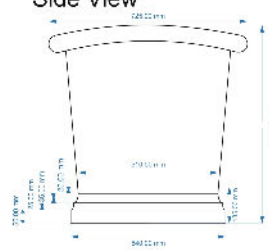

Sales Code: BAC035

Description: Bath W/Tin Outer & Tin Inner 1500

1500 mm

Waste to Floor Distance
Should be 108 mm.

Side View

Product Dimensions

Length (mm):	1500
Width (mm):	725
Depth (mm):	725
Nett Weight (kg):	40

Packaging Dimensions

Length (mm):	1600
Width (mm):	820
Depth (mm):	800
Gross Weight (kg):	67.75

Packaging Data

Box Colour:	
Box Qty:	0
Label Size:	0 x 0
Label Colour:	
Label Qty:	0

Outer Box Dimensions (If Applicable)

Length (mm):	
Width (mm):	
Height (mm):	
Gross Weight (kg):	
Barcode:	5056211810704

Product Details

Country of Origin:	India
Fitting Instruction:	
Certification:	FSC: No CE & UKCA:
Material Colour Reference:	Not Applicable
Product Material:	Copper
Material Thickness:	
Volume (Ltr):	190
Displaced Capacity:	120
Leg Set Included:	Legset Not Included
Waste Included:	Waste Not Included
Drilled/Undrilled:	Undrilled For Taps
Includes Grips:	No Grips Supplied
Embossed:	No
No of Tapholes:	None
Anti-Slip:	No