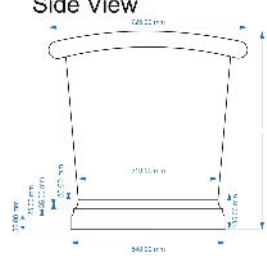

Sales Code: BAC015

Description: Bath W/Copper Outer & Nickel Inner 1500

Top View

1500 mm
Waste to Floor Distance
Should be 108 mm.

Front View

Side View

Product Dimensions

Length (mm):	1500
Width (mm):	735
Depth (mm):	725
Nett Weight (kg):	40

Packaging Dimensions

Length (mm):	1600
Width (mm):	820
Depth (mm):	800
Gross Weight (kg):	67.75

Packaging Data

Box Colour:	
Box Qty:	0
Label Size:	0 x 0
Label Colour:	
Label Qty:	0

Outer Box Dimensions (If Applicable)

Length (mm):	
Width (mm):	
Height (mm):	
Gross Weight (kg):	
Barcode:	5056211810681

Product Details

Country of Origin:	India
Fitting Instruction:	
Certification:	FSC: No CE & UKCA:
Material Colour Reference:	Not Applicable
Product Material:	Copper
Material Thickness:	
Volume (Ltr):	180
Displaced Capacity:	110
Leg Set Included:	Legset Not Included
Waste Included:	Waste Not Included
Drilled/Undrilled:	Undrilled For Taps
Includes Grips:	No Grips Supplied
Embossed:	No
No of Tapholes:	None
Anti-Slip:	No

Sales Code: BAC010

Description: Bath W/Copper Outer & Nickel Inner 1700

Top View

1700 mm

Waste to Floor Distance
Should be 110 mm.

Front View

Side View

Product Dimensions