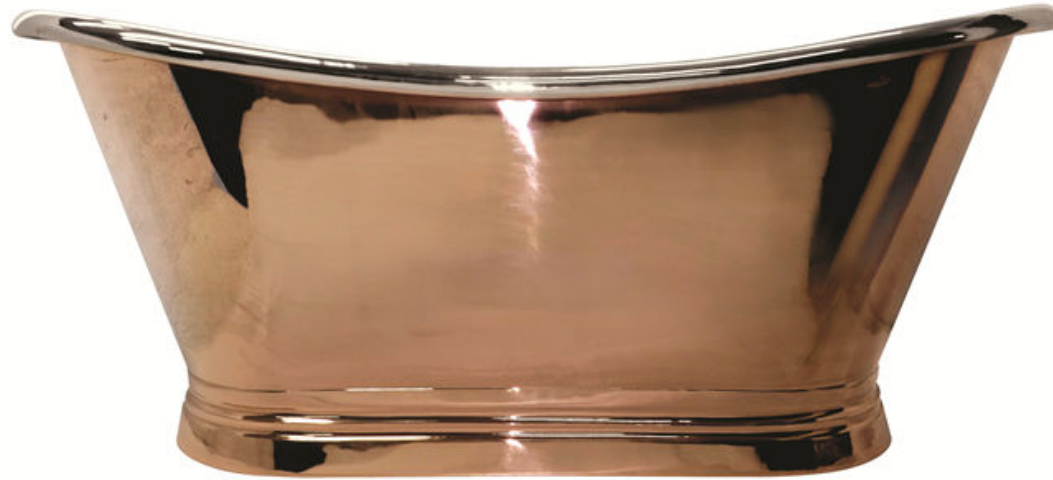

Sales Code: BAC015

Description: Bath W/Copper Outer & Nickel Inner 1500

Top View

1500 mm
Waste to Floor Distance
Should be 108 mm.

Front View

Side View

Product Dimensions

Length (mm):	1500
Width (mm):	735
Depth (mm):	725
Nett Weight (kg):	40

Length (mm):	
Width (mm):	
Height (mm):	
Gross Weight (kg):	
Barcode:	5056211810681

Product Details

Country of Origin:	India
Fitting Instruction:	
Certification:	FSC: No CE & UKCA:
Material Colour Reference:	Not Applicable
Product Material:	Copper
Material Thickness:	
Volume (Ltr):	180
Displaced Capacity:	110
Leg Set Included:	Legset Not Included
Waste Included:	Waste Not Included
Drilled/Undrilled:	Undrilled For Taps
Includes Grips:	No Grips Supplied
Embossed:	No
No of Tapholes:	None
Anti-Slip:	No

Sales Code: BAC010

Description: Bath W/Copper Outer & Nickel Inner 1700

Top View

1700 mm

Waste to Floor Distance
Should be 110 mm.

Front View

Side View

Product Dimensions