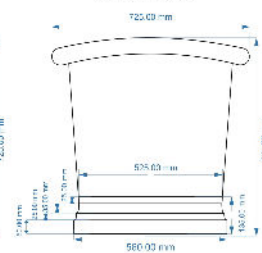

Length (mm):	
Width (mm):	
Height (mm):	
Gross Weight (kg):	
Barcode:	5056211810681

Product Details

Country of Origin:	India
Fitting Instruction:	
Certification:	FSC: No CE & UKCA:
Material Colour Reference:	Not Applicable
Product Material:	Copper
Material Thickness:	
Volume (Ltr):	180
Displaced Capacity:	110
Leg Set Included:	Legset Not Included
Waste Included:	Waste Not Included
Drilled/Undrilled:	Undrilled For Taps
Includes Grips:	No Grips Supplied
Embossed:	No
No of Tapholes:	None
Anti-Slip:	No

Sales Code: BAC010

Description: Bath W/Copper Outer & Nickel Inner 1700

Top View

1700 mm

Waste to Floor Distance
Should be 110 mm.

Front View

Side View

Product Dimensions

Length (mm):	0
Width (mm):	0
Depth (mm):	0
Nett Weight (kg):	44

Packaging Dimensions

Length (mm):	1800
Width (mm):	820
Depth (mm):	800
Gross Weight (kg):	71.4

Packaging Data

Box Colour:	
Box Qty:	0
Label Size:	0 x 0
Label Colour:	
Label Qty:	0

Outer Box Dimensions (If Applicable)

Length (mm):	
Width (mm):	
Height (mm):	
Gross Weight (kg):	
Barcode:	5056211810643

Product Details

Country of Origin:	India
Fitting Instruction:	No
Certification:	FSC: No CE & UKCA:
Material Colour Reference:	Not Applicable
Product Material:	Copper
Material Thickness:	
Volume (Ltr):	
Displaced Capacity:	
Leg Set Included:	Legset Not Included
Waste Included:	Waste Not Included
Drilled/Undrilled:	Undrilled For Taps
Includes Grips:	No Grips Supplied
Embossed:	No
No of Tapholes:	None
Anti-Slip:	No