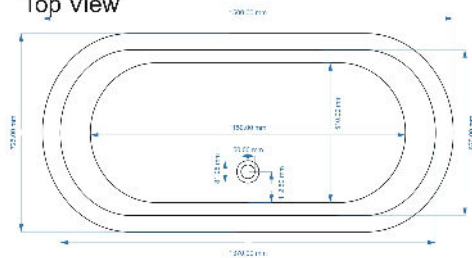

Sales Code: BAC015

Description: Bath W/Copper Outer & Nickel Inner 1500

Top View

1500 mm
Waste to Floor Distance
Should be 108 mm.

Front View

Side View

Product Dimensions

Length (mm):	1500
Width (mm):	735
Depth (mm):	725
Nett Weight (kg):	40

Packaging Dimensions

Length (mm):	1600
Width (mm):	820
Depth (mm):	800
Gross Weight (kg):	67.75

Packaging Data

Box Colour:	
Box Qty:	0
Label Size:	0 x 0
Label Colour:	
Label Qty:	0

Outer Box Dimensions (If Applicable)

Length (mm):	
Width (mm):	
Height (mm):	
Gross Weight (kg):	
Barcode:	5056211810681

Product Details

Country of Origin:	India
Fitting Instruction:	
Certification:	FSC: No CE & UKCA:
Material Colour Reference:	Not Applicable
Product Material:	Copper
Material Thickness:	
Volume (Ltr):	180
Displaced Capacity:	110
Leg Set Included:	Legset Not Included
Waste Included:	Waste Not Included
Drilled/Undrilled:	Undrilled For Taps
Includes Grips:	No Grips Supplied
Embossed:	No
No of Tapholes:	None
Anti-Slip:	No

Sales Code: BAC010

Description: Bath W/Copper Outer & Nickel Inner 1700

Top View

1700 mm

Waste to Floor Distance
Should be 110 mm.

Front View

Side View

Product Dimensions