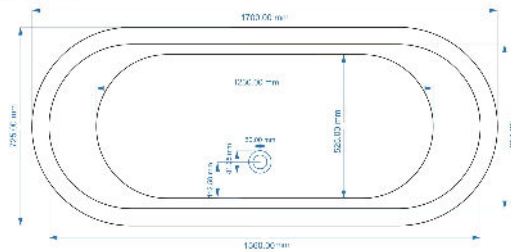

Sales Code: BAC010

Description: Bath W/Copper Outer & Nickel Inner 1700

Top View

1700 mm

Waste to Floor Distance
Should be 110 mm.

Product Dimensions

Length (mm):	0
Width (mm):	0
Depth (mm):	0
Nett Weight (kg):	44

Packaging Dimensions

Length (mm):	1800
Width (mm):	820
Depth (mm):	800
Gross Weight (kg):	71.4

Packaging Data

Box Colour:	
Box Qty:	0
Label Size:	0 x 0
Label Colour:	
Label Qty:	0

Outer Box Dimensions (If Applicable)

Length (mm):	
Width (mm):	
Height (mm):	
Gross Weight (kg):	
Barcode:	5056211810643

Product Details

Country of Origin:	India
Fitting Instruction:	No
Certification:	FSC: No CE & UKCA:
Material Colour Reference:	Not Applicable
Product Material:	Copper
Material Thickness:	
Volume (Ltr):	
Displaced Capacity:	
Leg Set Included:	Legset Not Included
Waste Included:	Waste Not Included
Drilled/Undrilled:	Undrilled For Taps
Includes Grips:	No Grips Supplied
Embossed:	No
No of Tapholes:	None
Anti-Slip:	No