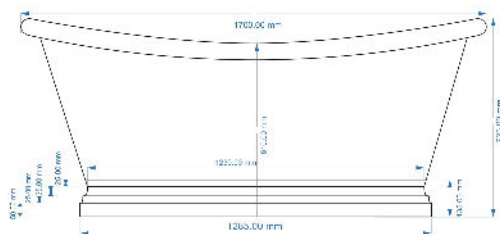

Length (mm):	
Width (mm):	
Height (mm):	
Gross Weight (kg):	
Barcode:	5056211810681

Product Details

Country of Origin:	India
Fitting Instruction:	
Certification:	FSC: No CE & UKCA:
Material Colour Reference:	Not Applicable
Product Material:	Copper
Material Thickness:	
Volume (Ltr):	180
Displaced Capacity:	110
Leg Set Included:	Legset Not Included
Waste Included:	Waste Not Included
Drilled/Undrilled:	Undrilled For Taps
Includes Grips:	No Grips Supplied
Embossed:	No
No of Tapholes:	None
Anti-Slip:	No

Sales Code: BAC010

Description: Bath W/Copper Outer & Nickel Inner 1700

Top View

1700 mm

Waste to Floor Distance
Should be 110 mm.

Front View

Side View

Product Dimensions

Length (mm):	0
Width (mm):	0
Depth (mm):	0
Nett Weight (kg):	44

Packaging Dimensions

Length (mm):	1800
Width (mm):	820
Depth (mm):	800
Gross Weight (kg):	71.4

Packaging Data

Box Colour:	
Box Qty:	0
Label Size:	0 x 0
Label Colour:	
Label Qty:	0

Outer Box Dimensions (If Applicable)

Length (mm):	
Width (mm):	
Height (mm):	
Gross Weight (kg):	
Barcode:	5056211810643

Product Details

Country of Origin:	India
Fitting Instruction:	No
Certification:	FSC: No CE & UKCA:
Material Colour Reference:	Not Applicable
Product Material:	Copper
Material Thickness:	
Volume (Ltr):	
Displaced Capacity:	
Leg Set Included:	Legset Not Included
Waste Included:	Waste Not Included
Drilled/Undrilled:	Undrilled For Taps
Includes Grips:	No Grips Supplied
Embossed:	No
No of Tapholes:	None
Anti-Slip:	No