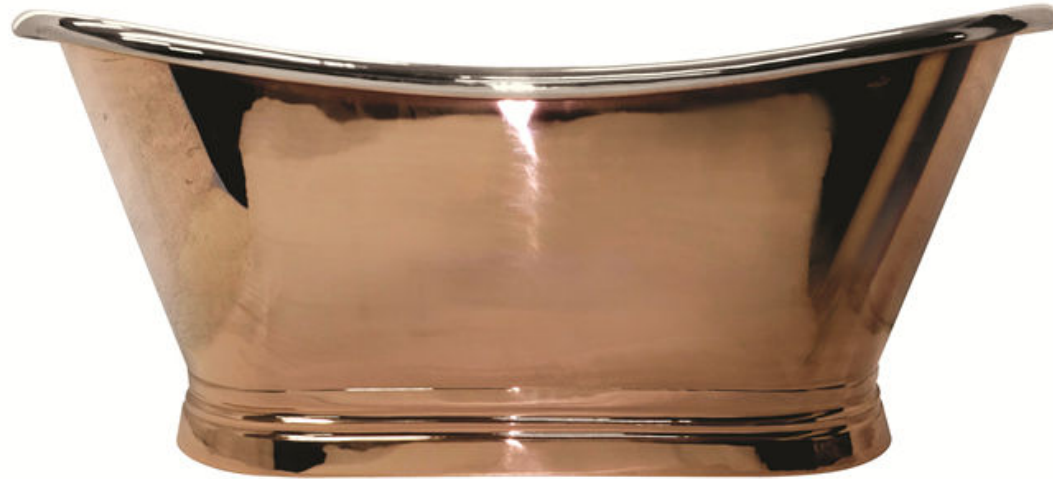

Sales Code: BAC015

Description: Bath W/Copper Outer & Nickel Inner 1500

Top View

1500 mm
Waste to Floor Distance
Should be 108 mm.

Front View

Side View

Product Dimensions

Length (mm):	1500
Width (mm):	735
Depth (mm):	725
Nett Weight (kg):	40

Length (mm):	
Width (mm):	
Height (mm):	
Gross Weight (kg):	
Barcode:	5056211810681

Product Details

Country of Origin:	India
Fitting Instruction:	
Certification:	FSC: No CE & UKCA:
Material Colour Reference:	Not Applicable
Product Material:	Copper
Material Thickness:	
Volume (Ltr):	180
Displaced Capacity:	110
Leg Set Included:	Legset Not Included
Waste Included:	Waste Not Included
Drilled/Undrilled:	Undrilled For Taps
Includes Grips:	No Grips Supplied
Embossed:	No
No of Tapholes:	None
Anti-Slip:	No

Sales Code: BAC010

Description: Bath W/Copper Outer & Nickel Inner 1700

Top View

1700 mm

Waste to Floor Distance
Should be 110 mm.

Front View

Side View

Product Dimensions