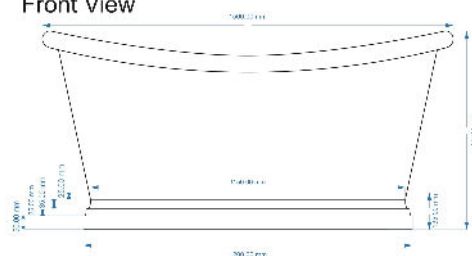

Sales Code: BAC015

Description: Bath W/Copper Outer & Nickel Inner 1500

Top View

1500 mm
Waste to Floor Distance
Should be 108 mm.

Front View

Side View

Product Dimensions

Length (mm):	1500
Width (mm):	735
Depth (mm):	725
Nett Weight (kg):	40

Packaging Dimensions

Length (mm):	1600
Width (mm):	820
Depth (mm):	800
Gross Weight (kg):	67.75

Packaging Data

Box Colour:	
Box Qty:	0
Label Size:	0 x 0
Label Colour:	
Label Qty:	0

Outer Box Dimensions (If Applicable)

Length (mm):	
Width (mm):	
Height (mm):	
Gross Weight (kg):	
Barcode:	5056211810681

Product Details

Country of Origin:	India
Fitting Instruction:	
Certification:	FSC: No CE & UKCA:
Material Colour Reference:	Not Applicable
Product Material:	Copper
Material Thickness:	
Volume (Ltr):	180
Displaced Capacity:	110
Leg Set Included:	Legset Not Included
Waste Included:	Waste Not Included
Drilled/Undrilled:	Undrilled For Taps
Includes Grips:	No Grips Supplied
Embossed:	No
No of Tapholes:	None
Anti-Slip:	No

Sales Code: BAC010

Description: Bath W/Copper Outer & Nickel Inner 1700

Top View

1700 mm

Waste to Floor Distance
Should be 110 mm.

Front View

Side View

Product Dimensions