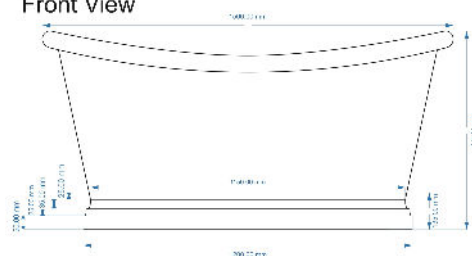

Sales Code: BAC025

Description: Bath W/Nickel Outer & Nickel Inner 1500

Top View

1500 mm
Waste to Floor Distance
Should be 108 mm.

Front View

Side View

Product Dimensions

Length (mm):	1500
Width (mm):	725
Depth (mm):	725
Nett Weight (kg):	40

Packaging Dimensions

Length (mm):	1600
Width (mm):	820
Depth (mm):	800
Gross Weight (kg):	67.75

Packaging Data

Box Colour:	
Box Qty:	0
Label Size:	0 x 0
Label Colour:	
Label Qty:	0

Outer Box Dimensions (If Applicable)

Length (mm):	
Width (mm):	
Height (mm):	
Gross Weight (kg):	
Barcode:	5056211810698

Product Details

Country of Origin:	India
Fitting Instruction:	
Certification:	FSC: No CE & UKCA:
Material Colour Reference:	Not Applicable
Product Material:	Copper
Material Thickness:	
Volume (Ltr):	190
Displaced Capacity:	120
Leg Set Included:	Legset Not Included
Waste Included:	Waste Not Included
Drilled/Undrilled:	Undrilled For Taps
Includes Grips:	No Grips Supplied
Embossed:	No
No of Tapholes:	None
Anti-Slip:	No

Sales Code: BAC020

Description: Bath W/Nickel Outer & Nickel Inner 1700

Top View

1700 mm

Waste to Floor Distance
Should be 110 mm.

Front View

Side View

Product Dimensions