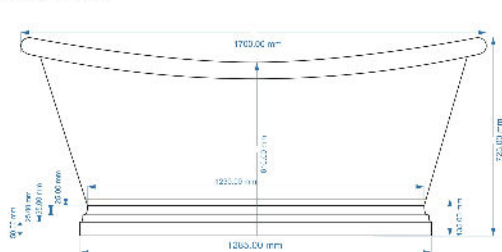

Length (mm):	
Width (mm):	
Height (mm):	
Gross Weight (kg):	
Barcode:	5056211810698

Product Details

Country of Origin:	India
Fitting Instruction:	
Certification:	FSC: No CE & UKCA:
Material Colour Reference:	Not Applicable
Product Material:	Copper
Material Thickness:	
Volume (Ltr):	190
Displaced Capacity:	120
Leg Set Included:	Legset Not Included
Waste Included:	Waste Not Included
Drilled/Undrilled:	Undrilled For Taps
Includes Grips:	No Grips Supplied
Embossed:	No
No of Tapholes:	None
Anti-Slip:	No

Sales Code: BAC020

Description: Bath W/Nickel Outer & Nickel Inner 1700

Top View

1700 mm

Waste to Floor Distance
Should be 110 mm.

Front View

Side View

Product Dimensions

Length (mm):	0
Width (mm):	0
Depth (mm):	0
Nett Weight (kg):	44

Packaging Dimensions

Length (mm):	1800
Width (mm):	820
Depth (mm):	800
Gross Weight (kg):	71.4

Packaging Data

Box Colour:	
Box Qty:	0
Label Size:	0 x 0
Label Colour:	
Label Qty:	0

Outer Box Dimensions (If Applicable)

Length (mm):	
Width (mm):	
Height (mm):	
Gross Weight (kg):	
Barcode:	5056211810650

Product Details

Country of Origin:	India
Fitting Instruction:	
Certification:	FSC: No CE & UKCA:
Material Colour Reference:	Not Applicable
Product Material:	Copper
Material Thickness:	
Volume (Ltr):	
Displaced Capacity:	
Leg Set Included:	Legset Not Included
Waste Included:	Waste Not Included
Drilled/Undrilled:	Undrilled For Taps
Includes Grips:	No Grips Supplied
Embossed:	No
No of Tapholes:	
Anti-Slip:	No