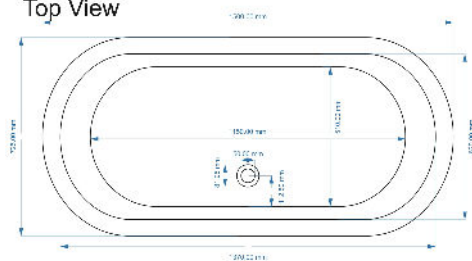

Sales Code: BAC025

Description: Bath W/Nickel Outer & Nickel Inner 1500

Top View

1500 mm
Waste to Floor Distance
Should be 108 mm.

Front View

Side View

Product Dimensions

Length (mm):	1500
Width (mm):	725
Depth (mm):	725
Nett Weight (kg):	40

Packaging Dimensions

Length (mm):	1600
Width (mm):	820
Depth (mm):	800
Gross Weight (kg):	67.75

Packaging Data

Box Colour:	
Box Qty:	0
Label Size:	0 x 0
Label Colour:	
Label Qty:	0

Outer Box Dimensions (If Applicable)

Length (mm):	
Width (mm):	
Height (mm):	
Gross Weight (kg):	
Barcode:	5056211810698

Product Details

Country of Origin:	India
Fitting Instruction:	
Certification:	FSC: No CE & UKCA:
Material Colour Reference:	Not Applicable
Product Material:	Copper
Material Thickness:	
Volume (Ltr):	190
Displaced Capacity:	120
Leg Set Included:	Legset Not Included
Waste Included:	Waste Not Included
Drilled/Undrilled:	Undrilled For Taps
Includes Grips:	No Grips Supplied
Embossed:	No
No of Tapholes:	None
Anti-Slip:	No

Sales Code: BAC020

Description: Bath W/Nickel Outer & Nickel Inner 1700

Top View

1700 mm

Waste to Floor Distance
Should be 110 mm.

Front View

Side View

Product Dimensions