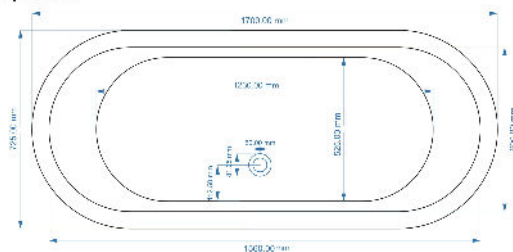

Sales Code: BAC020

Description: Bath W/Nickel Outer & Nickel Inner 1700

Top View

1700 mm

Waste to Floor Distance
Should be 110 mm.

Product Dimensions

Length (mm):	0
Width (mm):	0
Depth (mm):	0
Nett Weight (kg):	44

Packaging Dimensions

Length (mm):	1800
Width (mm):	820
Depth (mm):	800
Gross Weight (kg):	71.4

Packaging Data

Box Colour:	
Box Qty:	0
Label Size:	0 x 0
Label Colour:	
Label Qty:	0

Outer Box Dimensions (If Applicable)

Length (mm):	
Width (mm):	
Height (mm):	
Gross Weight (kg):	
Barcode:	5056211810650

Product Details

Country of Origin:	India
Fitting Instruction:	
Certification:	FSC: No CE & UKCA:
Material Colour Reference:	Not Applicable
Product Material:	Copper
Material Thickness:	
Volume (Ltr):	
Displaced Capacity:	
Leg Set Included:	Legset Not Included
Waste Included:	Waste Not Included
Drilled/Undrilled:	Undrilled For Taps
Includes Grips:	No Grips Supplied
Embossed:	No
No of Tapholes:	
Anti-Slip:	No