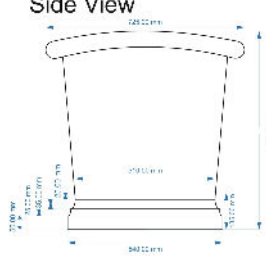

Sales Code: BAC025

Description: Bath W/Nickel Outer & Nickel Inner 1500

Top View

1500 mm
Waste to Floor Distance
Should be 108 mm.

Front View

Side View

Product Dimensions

Length (mm):	1500
Width (mm):	725
Depth (mm):	725
Nett Weight (kg):	40

Packaging Dimensions

Length (mm):	1600
Width (mm):	820
Depth (mm):	800
Gross Weight (kg):	67.75

Packaging Data

Box Colour:	
Box Qty:	0
Label Size:	0 x 0
Label Colour:	
Label Qty:	0

Outer Box Dimensions (If Applicable)

Length (mm):	
Width (mm):	
Height (mm):	
Gross Weight (kg):	
Barcode:	5056211810698

Product Details

Country of Origin:	India
Fitting Instruction:	
Certification:	FSC: No CE & UKCA:
Material Colour Reference:	Not Applicable
Product Material:	Copper
Material Thickness:	
Volume (Ltr):	190
Displaced Capacity:	120
Leg Set Included:	Legset Not Included
Waste Included:	Waste Not Included
Drilled/Undrilled:	Undrilled For Taps
Includes Grips:	No Grips Supplied
Embossed:	No
No of Tapholes:	None
Anti-Slip:	No

Sales Code: BAC020

Description: Bath W/Nickel Outer & Nickel Inner 1700

Top View

1700 mm

Waste to Floor Distance
Should be 110 mm.

Front View

Side View

Product Dimensions