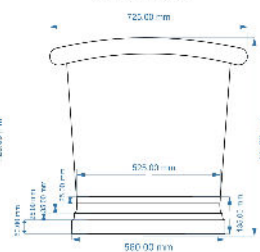

Length (mm):	
Width (mm):	
Height (mm):	
Gross Weight (kg):	
Barcode:	5056211810698

Product Details

Country of Origin:	India
Fitting Instruction:	
Certification:	FSC: No CE & UKCA:
Material Colour Reference:	Not Applicable
Product Material:	Copper
Material Thickness:	
Volume (Ltr):	190
Displaced Capacity:	120
Leg Set Included:	Legset Not Included
Waste Included:	Waste Not Included
Drilled/Undrilled:	Undrilled For Taps
Includes Grips:	No Grips Supplied
Embossed:	No
No of Tapholes:	None
Anti-Slip:	No

Sales Code: BAC020

Description: Bath W/Nickel Outer & Nickel Inner 1700

Top View

1700 mm

Waste to Floor Distance
Should be 110 mm.

Front View

Side View

Product Dimensions

Length (mm):	0
Width (mm):	0
Depth (mm):	0
Nett Weight (kg):	44

Packaging Dimensions

Length (mm):	1800
Width (mm):	820
Depth (mm):	800
Gross Weight (kg):	71.4

Packaging Data

Box Colour:	
Box Qty:	0
Label Size:	0 x 0
Label Colour:	
Label Qty:	0

Outer Box Dimensions (If Applicable)

Length (mm):	
Width (mm):	
Height (mm):	
Gross Weight (kg):	
Barcode:	5056211810650

Product Details

Country of Origin:	India
Fitting Instruction:	
Certification:	FSC: No CE & UKCA:
Material Colour Reference:	Not Applicable
Product Material:	Copper
Material Thickness:	
Volume (Ltr):	
Displaced Capacity:	
Leg Set Included:	Legset Not Included
Waste Included:	Waste Not Included
Drilled/Undrilled:	Undrilled For Taps
Includes Grips:	No Grips Supplied
Embossed:	No
No of Tapholes:	
Anti-Slip:	No