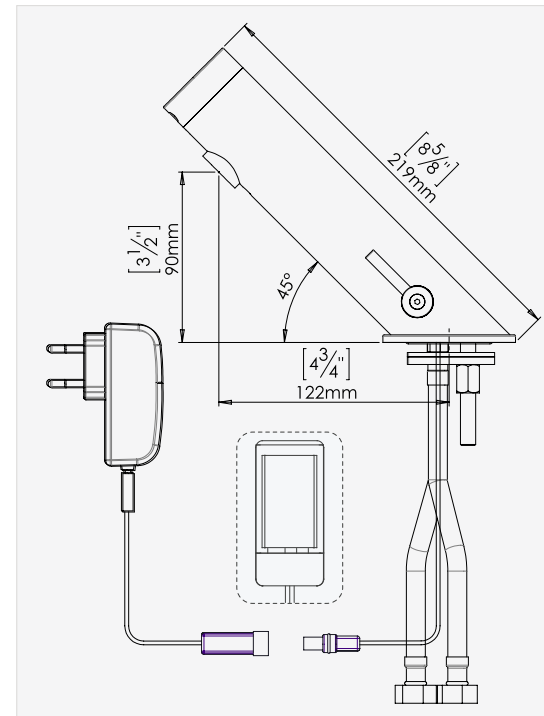

APPLICATION

Deck mounted faucet combining an elegant design with anti-vandal features. Helps washrooms stay cleaner and save water. Prevents cross contamination.

PRODUCT AT A GLANCE

Installation	Lavatory mounted
Recommended Pressure	0.5-8.0 BAR / 7.0-116 PSI. For a pressure over 8 bar use a pressure reducing valve.
Power Supply	<ul style="list-style-type: none"> External battery box with 9V Alkaline Battery Internal 9V battery. 9V Transformer
Water Saving Options	6 LPM / 1.58 GPM ; 4 LPM / 1 GPM ; 3 LPM / 0.8 GPM 1.89 LPM / 0.5 GPM ; 1.3 LPM 0.35 GPM
Water Supply	Hot and cold water
Water temperature	Max 70°
Security Time	90 seconds. Adjustable with Stern's remote control.

FLOW RATE vs PRESSURE

ORDERING INFORMATION

PRODUCT NAME	PART NUMBER
GREEN 1000 AB 1953	225801
GREEN 1000 B AB 1953	225871
GREEN 1000 E AB 1953	225821
GREEN 1000 BRE AB 1953	225891

OPTIONAL ACCESSORIES

PRODUCT NAME	PART NUMBER
Matching Green Soap Dispenser - battery operated	225845
Matching Green Soap Dispenser - transformer operated	225840
Remote Control	07100005