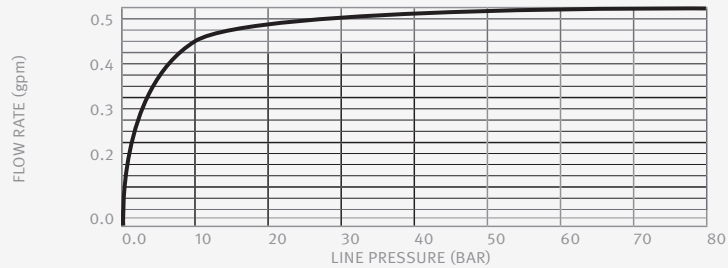

GREEN 1000 SERIES

SPECIFICATIONS

Electronic lavatory faucet activated by infrared sensor. For hot and cold water. Solid brass one-piece construction.

Available with an internally mounted 9V battery, externally mounted 9V battery or a 9V transformer. Filters included. Sensor range is adjustable by remote control. Other sensor settings (delay in, delay out and security time) can also be adjusted by remote control.

Faucet will automatically shut off after being used for more than 90 seconds. Sensor features a low battery level indicator.

OPERATION

Touch free electronic faucet. The faucet is activated automatically when the user brings his hands within the sensor range, and stops when the user removes his hands.

APPLICATION

Deck mounted faucet combining an elegant design with anti-vandal features. Helps washrooms stay cleaner and save water. Prevents cross contamination.

PRODUCT AT A GLANCE

Installation	Lavatory mounted
Recommended Pressure	0.5-8.0 BAR / 7.0-116 PSI. For a pressure over 8 bar use a pressure reducing valve.
Power Supply	- External battery box with 9V Alkaline Battery - Internal 9V battery. 9V Transformer
Water Saving Options	6 LPM / 1.58 GPM ; 4 LPM / 1 GPM ; 3 LPM / 0.8 GPM 1.89 LPM / 0.5 GPM ; 1.3 LPM 0.35 GPM
Water Supply	Hot and cold water
Water temperature	Max 70°
Security Time	90 seconds. Adjustable with Stern's remote control.

FLOW RATE vs PRESSURE

ORDERING INFORMATION

PRODUCT NAME	PART NUMBER
GREEN 1000 AB 1953	225801
GREEN 1000 B AB 1953	225871
GREEN 1000 E AB 1953	225821
GREEN 1000 BRE AB 1953	225891

OPTIONAL ACCESSORIES

PRODUCT NAME	PART NUMBER
Matching Green Soap Dispenser - battery operated	225845
Matching Green Soap Dispenser - transformer operated	225840
Remote Control	07100005