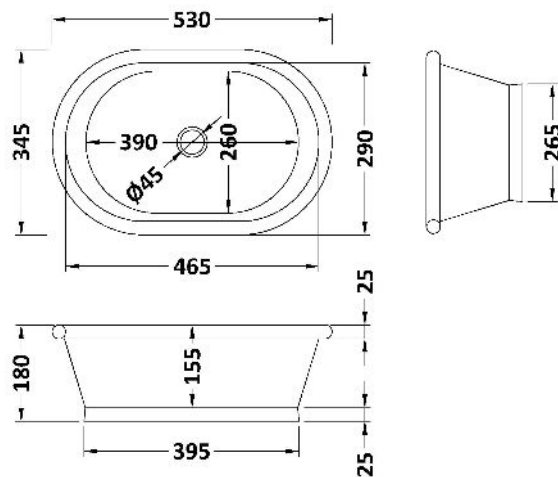

Sales Code: BAC050

Description: Copper Basin With Copper Inner

Product Dimensions

Height (mm):	180
Width (mm):	530
Depth (mm):	345
Nett Weight (kg):	3.35

Packaging Dimensions

Height (mm):	240
Width (mm):	440
Depth (mm):	600
Gross Weight (kg):	5.48

Packaging Data

Box Colour:	
Box Qty:	0
Label Size:	0 x 0
Label Colour:	
Label Qty:	0

Outer Box Dimensions (If Applicable)

Height (mm):	
Width (mm):	
Depth (mm):	
Gross Weight (kg):	
Barcode:	5056462605913

Product Dimensions

Height (mm):	180
Width (mm):	530
Depth (mm):	345
Nett Weight (kg):	3.35

Packaging Dimensions

Height (mm):	240
Width (mm):	440
Depth (mm):	600
Gross Weight (kg):	5.48

Packaging Data

Box Colour:	
Box Qty:	0
Label Size:	0 x 0
Label Colour:	
Label Qty:	0

Outer Box Dimensions (If Applicable)

Height (mm):	
Width (mm):	
Depth (mm):	
Gross Weight (kg):	
Barcode:	5056462661742

Product Details

Country of Origin:	India
Fitting Instruction:	
Certification: CE & UKCA:	WRAS: N/A WRAS No: N/A
Product Material:	Copper
Fixing Supplied:	No