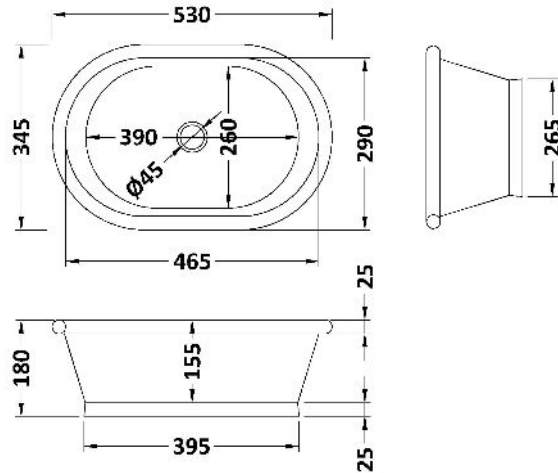

Sales Code: BAC055

Description: Copper Basin With Nickel Inner

Product Dimensions

Height (mm):	180
Width (mm):	530
Depth (mm):	345
Nett Weight (kg):	3.35

Packaging Dimensions

Height (mm):	240
Width (mm):	440
Depth (mm):	600
Gross Weight (kg):	5.48

Packaging Data

Box Colour:	
Box Qty:	0
Label Size:	0 x 0
Label Colour:	
Label Qty:	0

Outer Box Dimensions (If Applicable)

Height (mm):	
Width (mm):	
Depth (mm):	
Gross Weight (kg):	
Barcode:	5056462605944

Product Dimensions

Height (mm):	180
Width (mm):	530
Depth (mm):	345
Nett Weight (kg):	3.35

Packaging Dimensions

Height (mm):	240
Width (mm):	440
Depth (mm):	600
Gross Weight (kg):	5.48

Packaging Data

Box Colour:	
Box Qty:	0
Label Size:	0 x 0
Label Colour:	
Label Qty:	0

Outer Box Dimensions (If Applicable)

Height (mm):	
Width (mm):	
Depth (mm):	
Gross Weight (kg):	
Barcode:	5056462661711

Product Details

Country of Origin:	India
Fitting Instruction:	
Certification: CE & UKCA:	WRAS: N/A WRAS No: N/A
Product Material:	Copper
Fixing Supplied:	No