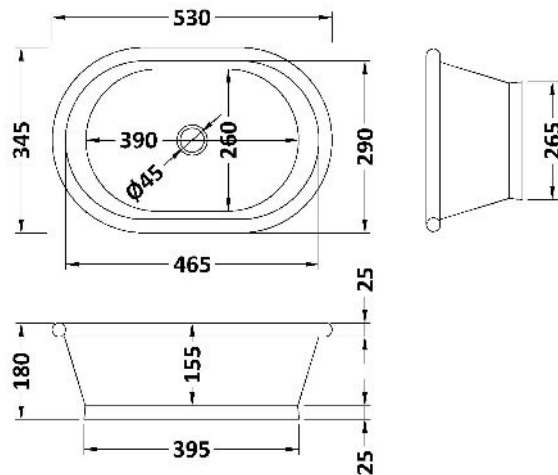

Sales Code: BAC055

Description: Copper Basin With Nickel Inner

Product Dimensions

Height (mm):	180
Width (mm):	530
Depth (mm):	345
Nett Weight (kg):	3.35

Packaging Dimensions

Height (mm):	240
Width (mm):	440
Depth (mm):	600
Gross Weight (kg):	5.48

Packaging Data

Box Colour:	
Box Qty:	0
Label Size:	0 x 0
Label Colour:	
Label Qty:	0

Outer Box Dimensions (If Applicable)

Height (mm):	
Width (mm):	
Depth (mm):	
Gross Weight (kg):	
Barcode:	5056462605944

Product Dimensions

Height (mm):	180
Width (mm):	530
Depth (mm):	345
Nett Weight (kg):	3.35

Packaging Dimensions

Height (mm):	240
Width (mm):	440
Depth (mm):	600
Gross Weight (kg):	5.48

Packaging Data

Box Colour:	
Box Qty:	0
Label Size:	0 x 0
Label Colour:	
Label Qty:	0

Outer Box Dimensions (If Applicable)

Height (mm):	
Width (mm):	
Depth (mm):	
Gross Weight (kg):	
Barcode:	5056462661711

Product Details

Country of Origin:	India
Fitting Instruction:	
Certification: CE & UKCA:	WRAS: N/A WRAS No: N/A
Product Material:	Copper
Fixing Supplied:	No