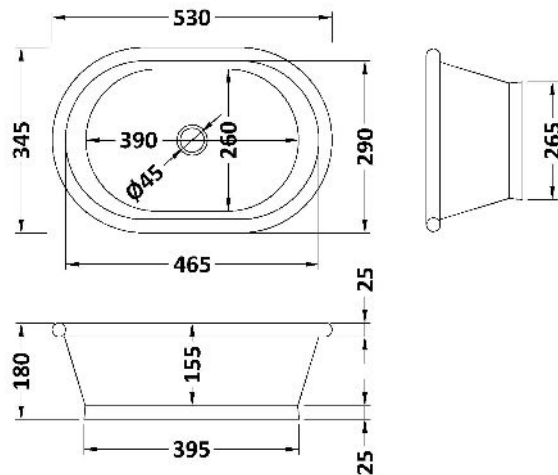

Sales Code: BAC060

Description: Nickel Basin With Nickel Inner

Product Dimensions

Height (mm):	180
Width (mm):	530
Depth (mm):	345
Nett Weight (kg):	3.35

Packaging Dimensions

Height (mm):	240
Width (mm):	440
Depth (mm):	600
Gross Weight (kg):	5.48

Packaging Data

Box Colour:	
Box Qty:	0
Label Size:	0 x 0
Label Colour:	
Label Qty:	0

Outer Box Dimensions (If Applicable)

Height (mm):	
Width (mm):	
Depth (mm):	
Gross Weight (kg):	
Barcode:	5056462605975

Product Dimensions

Height (mm):	180
Width (mm):	530
Depth (mm):	345
Nett Weight (kg):	3.35

Packaging Dimensions

Height (mm):	240
Width (mm):	440
Depth (mm):	600
Gross Weight (kg):	5.48

Packaging Data

Box Colour:	
Box Qty:	0
Label Size:	0 x 0
Label Colour:	
Label Qty:	0

Outer Box Dimensions (If Applicable)

Height (mm):	
Width (mm):	
Depth (mm):	
Gross Weight (kg):	
Barcode:	5056462606002

Product Details

Country of Origin:	India	
Fitting Instruction:		
Certification: CE & UKCA:	WRAS: N/A	WRAS No: N/A
Product Material:	Copper	
Fixing Supplied:	No	