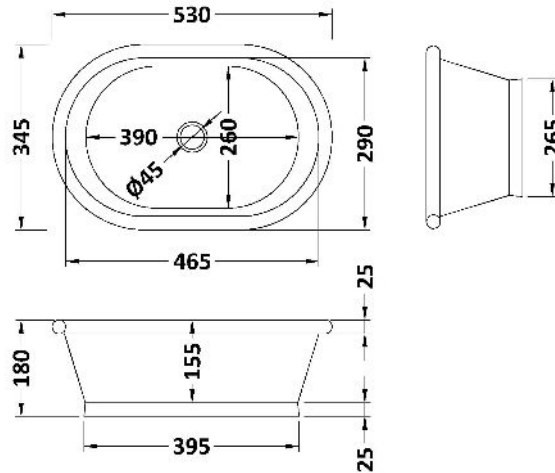

Sales Code: BAC060

Description: Nickel Basin With Nickel Inner

Product Dimensions

Height (mm):	180
Width (mm):	530
Depth (mm):	345
Nett Weight (kg):	3.35

Packaging Dimensions

Height (mm):	240
Width (mm):	440
Depth (mm):	600
Gross Weight (kg):	5.48

Packaging Data

Box Colour:	
Box Qty:	0
Label Size:	0 x 0
Label Colour:	
Label Qty:	0

Outer Box Dimensions (If Applicable)

Height (mm):	
Width (mm):	
Depth (mm):	
Gross Weight (kg):	
Barcode:	5056462605975

Product Dimensions

Height (mm):	180
Width (mm):	530
Depth (mm):	345
Nett Weight (kg):	3.35

Packaging Dimensions

Height (mm):	240
Width (mm):	440
Depth (mm):	600
Gross Weight (kg):	5.48

Packaging Data

Box Colour:	
Box Qty:	0
Label Size:	0 x 0
Label Colour:	
Label Qty:	0

Outer Box Dimensions (If Applicable)

Height (mm):	
Width (mm):	
Depth (mm):	
Gross Weight (kg):	
Barcode:	5056462606002

Product Details

Country of Origin:	India	
Fitting Instruction:		
Certification: CE & UKCA:	WRAS: N/A	WRAS No: N/A
Product Material:	Copper	
Fixing Supplied:	No	