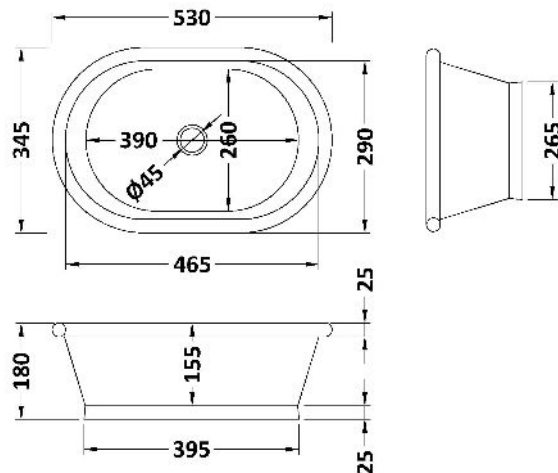

Sales Code: BAC061

Description: Brass Basin Inner And Outer

Product Dimensions

Height (mm):	180
Width (mm):	530
Depth (mm):	345
Nett Weight (kg):	3

Packaging Dimensions

Height (mm):	240
Width (mm):	440
Depth (mm):	600
Gross Weight (kg):	4.98

Packaging Data

Box Colour:	
Box Qty:	0
Label Size:	0 x 0
Label Colour:	
Label Qty:	0

Outer Box Dimensions (If Applicable)

Height (mm):	
Width (mm):	
Depth (mm):	
Gross Weight (kg):	
Barcode:	5056462620879

Product Details

Country of Origin:	India
Fitting Instruction:	
Certification: CE & UKCA:	WRAS: N/A WRAS No: N/A
Product Material:	Copper
Fixing Supplied:	No

Pans/Bidets: Trap Style: N/A Includes Seat: Not Applicable

Basins: Tap Hole: Not Applicable Chain Stay Hole: No
Template: Not Applicable Waste Type Req: Unslotted
Overflow Inc: No Overflow Cover: No
Inner Bowl Depth (mm):