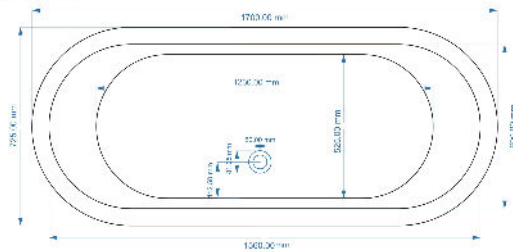

Sales Code: BAC046

Description: 1700 Antique Boat With Antique Inner

Top View

1700 mm

Waste to Floor Distance
Should be 110 mm.

Product Dimensions

Length (mm):	0
Width (mm):	0
Depth (mm):	0
Nett Weight (kg):	44

Packaging Dimensions

Length (mm):	1800
Width (mm):	820
Depth (mm):	800
Gross Weight (kg):	71.4

Packaging Data

Box Colour:	
Box Qty:	0
Label Size:	0 x 0
Label Colour:	
Label Qty:	0

Outer Box Dimensions (If Applicable)

Length (mm):	
Width (mm):	
Height (mm):	
Gross Weight (kg):	
Barcode:	5056462661759

Product Details

Country of Origin:	India
Fitting Instruction:	
Certification:	FSC: No CE & UKCA:
Material Colour Reference:	Not Applicable
Product Material:	Copper
Material Thickness:	
Volume (Ltr):	
Displaced Capacity:	
Leg Set Included:	Legset Not Included
Waste Included:	Waste Not Included
Drilled/Undrilled:	Undrilled For Taps
Includes Grips:	No Grips Supplied
Embossed:	No
No of Tapholes:	
Anti-Slip:	No