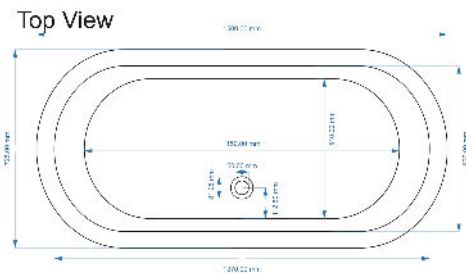

**Sales Code:** BAC047

**Description:** 1500 Antique Boat With Antique Inner

1500 mm  
Waste to Floor Distance  
Should be 108 mm.

**Product Dimensions**

Length (mm):	1500
Width (mm):	725
Depth (mm):	700
Nett Weight (kg):	40

**Packaging Dimensions**

Length (mm):	1600
Width (mm):	820
Depth (mm):	800
Gross Weight (kg):	67.75

**Packaging Data**

Box Colour:	
Box Qty:	0
Label Size:	0 x 0
Label Colour:	
Label Qty:	0

**Outer Box Dimensions (If Applicable)**

Length (mm):	
Width (mm):	
Height (mm):	
Gross Weight (kg):	
Barcode:	5056462661766

**Product Details**

Country of Origin:	India
Fitting Instruction:	
Certification:	FSC: No CE & UKCA:
Material Colour Reference:	Not Applicable
Product Material:	Copper
Material Thickness:	
Volume (Ltr):	190
Displaced Capacity:	120
Leg Set Included:	Legset Not Included
Waste Included:	Waste Not Included
Drilled/Undrilled:	Undrilled For Taps
Includes Grips:	No Grips Supplied
Embossed:	No
No of Tapholes:	None
Anti-Slip:	No

### Packaging Dimensions

Length (mm):	1800
Width (mm):	820
Depth (mm):	800
Gross Weight (kg):	71.4