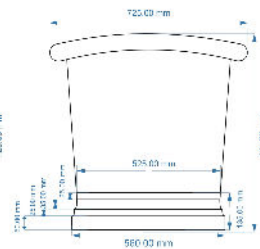

**Packaging Dimensions**

Length (mm):	1600
Width (mm):	820
Depth (mm):	800
Gross Weight (kg):	67.75

**Packaging Data**

Box Colour:	
Box Qty:	0
Label Size:	0 x 0
Label Colour:	
Label Qty:	0

**Outer Box Dimensions (If Applicable)**

Length (mm):	
Width (mm):	
Height (mm):	
Gross Weight (kg):	
Barcode:	5056462661766

**Product Details**

Country of Origin:	India
Fitting Instruction:	
Certification:	FSC: No CE & UKCA:
Material Colour Reference:	Not Applicable
Product Material:	Copper
Material Thickness:	
Volume (Ltr):	190
Displaced Capacity:	120
Leg Set Included:	Legset Not Included
Waste Included:	Waste Not Included
Drilled/Undrilled:	Undrilled For Taps
Includes Grips:	No Grips Supplied
Embossed:	No
No of Tapholes:	None
Anti-Slip:	No

### Product Dimensions

Length (mm):	0
Width (mm):	0
Depth (mm):	0
Nett Weight (kg):	44

### Packaging Dimensions

Length (mm):	1800
Width (mm):	820
Depth (mm):	800
Gross Weight (kg):	71.4