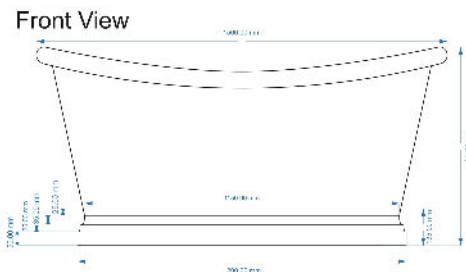

**Sales Code:** BAC047

**Description:** 1500 Antique Boat With Antique Inner

1500 mm  
Waste to Floor Distance  
Should be 108 mm.

**Product Dimensions**

Length (mm):	1500
Width (mm):	725
Depth (mm):	700
Nett Weight (kg):	40

**Packaging Dimensions**

Length (mm):	1600
Width (mm):	820
Depth (mm):	800
Gross Weight (kg):	67.75

**Packaging Data**

Box Colour:	
Box Qty:	0
Label Size:	0 x 0
Label Colour:	
Label Qty:	0

**Outer Box Dimensions (If Applicable)**

Length (mm):	
Width (mm):	
Height (mm):	
Gross Weight (kg):	
Barcode:	5056462661766

**Product Details**

Country of Origin:	India
Fitting Instruction:	
Certification:	FSC: No CE & UKCA:
Material Colour Reference:	Not Applicable
Product Material:	Copper
Material Thickness:	
Volume (Ltr):	190
Displaced Capacity:	120
Leg Set Included:	Legset Not Included
Waste Included:	Waste Not Included
Drilled/Undrilled:	Undrilled For Taps
Includes Grips:	No Grips Supplied
Embossed:	No
No of Tapholes:	None
Anti-Slip:	No

### Packaging Dimensions

Length (mm):	1800
Width (mm):	820
Depth (mm):	800
Gross Weight (kg):	71.4