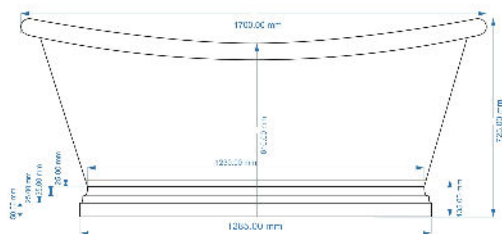

1700 mm

Waste to Floor Distance
Should be 110 mm.

Front View