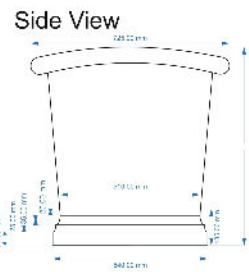

Product Dimensions

Length (mm):	1500
Width (mm):	725
Depth (mm):	700
Nett Weight (kg):	40

Packaging Dimensions

Length (mm):	1600
Width (mm):	820
Depth (mm):	800
Gross Weight (kg):	67.75

Packaging Data

Box Colour:	
Box Qty:	0
Label Size:	0 x 0
Label Colour:	
Label Qty:	0

Outer Box Dimensions (If Applicable)

Length (mm):	
Width (mm):	
Height (mm):	
Gross Weight (kg):	
Barcode:	5056462661766

Product Details

Country of Origin:	India
Fitting Instruction:	
Certification:	FSC: No CE & UKCA:
Material Colour Reference:	Not Applicable
Product Material:	Copper
Material Thickness:	
Volume (Ltr):	190
Displaced Capacity:	120
Leg Set Included:	Legset Not Included
Waste Included:	Waste Not Included
Drilled/Undrilled:	Undrilled For Taps
Includes Grips:	No Grips Supplied
Embossed:	No
No of Tapholes:	None
Anti-Slip:	No