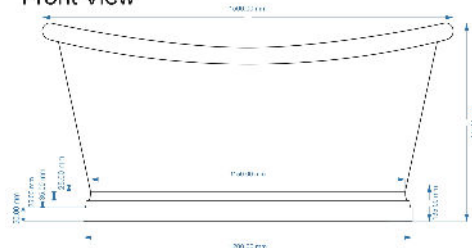

**Sales Code:** BAC045

**Description:** Bath W/Copper Outer & Copper Inner 1500

Top View

1500 mm

Waste to Floor Distance  
Should be 108 mm.

Front View

Side View

**Product Dimensions**

Length (mm):	1500
Width (mm):	725
Depth (mm):	700
Nett Weight (kg):	40

**Packaging Dimensions**

Length (mm):	1600
Width (mm):	820
Depth (mm):	800
Gross Weight (kg):	67.75

**Packaging Data**

Box Colour:	
Box Qty:	0
Label Size:	0 x 0
Label Colour:	
Label Qty:	0

**Outer Box Dimensions (If Applicable)**

Length (mm):	
Width (mm):	
Height (mm):	
Gross Weight (kg):	
Barcode:	5056211810711

**Product Details**

Country of Origin:	India
Fitting Instruction:	
Certification:	FSC: No CE & UKCA:
Material Colour Reference:	Not Applicable
Product Material:	Copper
Material Thickness:	
Volume (Ltr):	190
Displaced Capacity:	120
Leg Set Included:	Legset Not Included
Waste Included:	Waste Not Included
Drilled/Undrilled:	Undrilled For Taps
Includes Grips:	No Grips Supplied
Embossed:	No
No of Tapholes:	None
Anti-Slip:	No

Sales Code: BAC040

Description: Bath W/Copper Outer & Copper Inner 1700

Top View

1700 mm

Waste to Floor Distance  
Should be 110 mm.

Front View

Side View

**Product Dimensions**