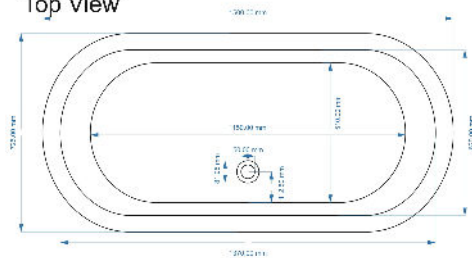

**Sales Code:** BAC045

**Description:** Bath W/Copper Outer & Copper Inner 1500

Top View

1500 mm

Waste to Floor Distance  
Should be 108 mm.

Front View

Side View

**Product Dimensions**

Length (mm):	1500
Width (mm):	725
Depth (mm):	700
Nett Weight (kg):	40

**Packaging Dimensions**

Length (mm):	1600
Width (mm):	820
Depth (mm):	800
Gross Weight (kg):	67.75

**Packaging Data**

Box Colour:	
Box Qty:	0
Label Size:	0 x 0
Label Colour:	
Label Qty:	0

**Outer Box Dimensions (If Applicable)**

Length (mm):	
Width (mm):	
Height (mm):	
Gross Weight (kg):	
Barcode:	5056211810711

**Product Details**

Country of Origin:	India
Fitting Instruction:	
Certification:	FSC: No CE & UKCA:
Material Colour Reference:	Not Applicable
Product Material:	Copper
Material Thickness:	
Volume (Ltr):	190
Displaced Capacity:	120
Leg Set Included:	Legset Not Included
Waste Included:	Waste Not Included
Drilled/Undrilled:	Undrilled For Taps
Includes Grips:	No Grips Supplied
Embossed:	No
No of Tapholes:	None
Anti-Slip:	No

Sales Code: BAC040

Description: Bath W/Copper Outer & Copper Inner 1700

Top View

1700 mm

Waste to Floor Distance  
Should be 110 mm.

Front View

Side View

**Product Dimensions**