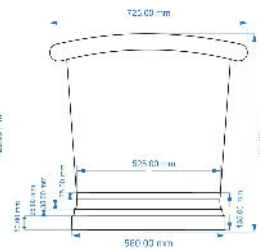

**Outer Box Dimensions (If Applicable)**

Length (mm):	
Width (mm):	
Height (mm):	
Gross Weight (kg):	
Barcode:	5056211810711

**Product Details**

Country of Origin:	India
Fitting Instruction:	
Certification:	FSC: No CE & UKCA:
Material Colour Reference:	Not Applicable
Product Material:	Copper
Material Thickness:	
Volume (Ltr):	190
Displaced Capacity:	120
Leg Set Included:	Legset Not Included
Waste Included:	Waste Not Included
Drilled/Undrilled:	Undrilled For Taps
Includes Grips:	No Grips Supplied
Embossed:	No
No of Tapholes:	None
Anti-Slip:	No

Sales Code: BAC040

Description: Bath W/Copper Outer & Copper Inner 1700

Top View

1700 mm

Waste to Floor Distance  
Should be 110 mm.

Front View

Side View

**Product Dimensions**

Length (mm):	0
Width (mm):	0
Depth (mm):	0
Nett Weight (kg):	44

**Packaging Dimensions**

Length (mm):	1800
Width (mm):	820
Depth (mm):	800
Gross Weight (kg):	71.4

**Packaging Data**

Box Colour:	
Box Qty:	0
Label Size:	0 x 0
Label Colour:	
Label Qty:	0

**Outer Box Dimensions (If Applicable)**

Length (mm):	
Width (mm):	
Height (mm):	
Gross Weight (kg):	
Barcode:	5056211810674

**Product Details**

Country of Origin:	India
Fitting Instruction:	
Certification:	FSC: No CE & UKCA:
Material Colour Reference:	Not Applicable
Product Material:	Copper
Material Thickness:	
Volume (Ltr):	
Displaced Capacity:	
Leg Set Included:	Legset Not Included
Waste Included:	Waste Not Included
Drilled/Undrilled:	Undrilled For Taps
Includes Grips:	No Grips Supplied
Embossed:	No
No of Tapholes:	
Anti-Slip:	No