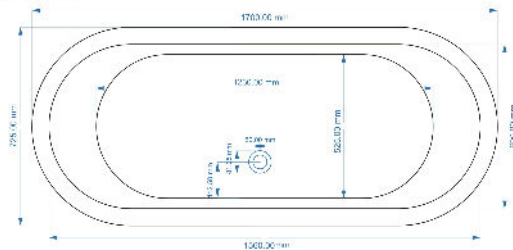

Length (mm):	1500
Width (mm):	725
Depth (mm):	700
Nett Weight (kg):	40

**Packaging Dimensions**

Length (mm):	1600
Width (mm):	820
Depth (mm):	800
Gross Weight (kg):	67.75

**Packaging Data**

Box Colour:	
Box Qty:	0
Label Size:	0 x 0
Label Colour:	
Label Qty:	0

**Outer Box Dimensions (If Applicable)**

Length (mm):	
Width (mm):	
Height (mm):	
Gross Weight (kg):	
Barcode:	5056211810711

**Product Details**

Country of Origin:	India
Fitting Instruction:	
Certification:	FSC: No CE & UKCA:
Material Colour Reference:	Not Applicable
Product Material:	Copper
Material Thickness:	
Volume (Ltr):	190
Displaced Capacity:	120
Leg Set Included:	Legset Not Included
Waste Included:	Waste Not Included
Drilled/Undrilled:	Undrilled For Taps
Includes Grips:	No Grips Supplied
Embossed:	No
No of Tapholes:	None
Anti-Slip:	No

Sales Code: BAC040

Description: Bath W/Copper Outer & Copper Inner 1700

Top View

1700 mm

Waste to Floor Distance  
Should be 110 mm.

Front View

Side View

**Product Dimensions**

Length (mm):	0
Width (mm):	0
Depth (mm):	0
Nett Weight (kg):	44

**Packaging Dimensions**

Length (mm):	1800
Width (mm):	820
Depth (mm):	800
Gross Weight (kg):	71.4

**Packaging Data**

Box Colour:	
Box Qty:	0
Label Size:	0 x 0
Label Colour:	
Label Qty:	0