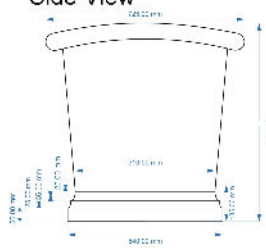

Sales Code: BAC045

Description: Bath W/Copper Outer & Copper Inner 1500

1500 mm

Waste to Floor Distance
Should be 108 mm.

Side View

Product Dimensions

Length (mm):	1500
Width (mm):	725
Depth (mm):	700
Nett Weight (kg):	40

Packaging Dimensions

Length (mm):	1600
Width (mm):	820
Depth (mm):	800
Gross Weight (kg):	67.75

Packaging Data

Box Colour:	
Box Qty:	0
Label Size:	0 x 0
Label Colour:	
Label Qty:	0

Outer Box Dimensions (If Applicable)

Length (mm):	
Width (mm):	
Height (mm):	
Gross Weight (kg):	
Barcode:	5056211810711

Product Details

Country of Origin:	India
Fitting Instruction:	
Certification:	FSC: No CE & UKCA:
Material Colour Reference:	Not Applicable
Product Material:	Copper
Material Thickness:	
Volume (Ltr):	190
Displaced Capacity:	120
Leg Set Included:	Legset Not Included
Waste Included:	Waste Not Included
Drilled/Undrilled:	Undrilled For Taps
Includes Grips:	No Grips Supplied
Embossed:	No
No of Tapholes:	None
Anti-Slip:	No