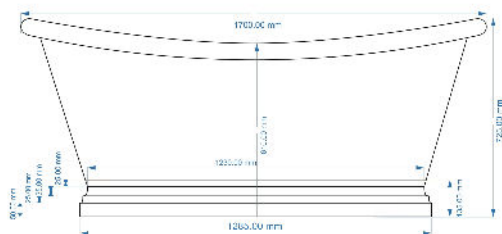

**Outer Box Dimensions (If Applicable)**

Length (mm):	
Width (mm):	
Height (mm):	
Gross Weight (kg):	
Barcode:	5056211810711

**Product Details**

Country of Origin:	India
Fitting Instruction:	
Certification:	FSC: No CE & UKCA:
Material Colour Reference:	Not Applicable
Product Material:	Copper
Material Thickness:	
Volume (Ltr):	190
Displaced Capacity:	120
Leg Set Included:	Legset Not Included
Waste Included:	Waste Not Included
Drilled/Undrilled:	Undrilled For Taps
Includes Grips:	No Grips Supplied
Embossed:	No
No of Tapholes:	None
Anti-Slip:	No

Sales Code: BAC040

Description: Bath W/Copper Outer & Copper Inner 1700

Top View

1700 mm

Waste to Floor Distance  
Should be 110 mm.

Front View

Side View

**Product Dimensions**

Length (mm):	0
Width (mm):	0
Depth (mm):	0
Nett Weight (kg):	44

**Packaging Dimensions**

Length (mm):	1800
Width (mm):	820
Depth (mm):	800
Gross Weight (kg):	71.4

**Packaging Data**

Box Colour:	
Box Qty:	0
Label Size:	0 x 0
Label Colour:	
Label Qty:	0

**Outer Box Dimensions (If Applicable)**

Length (mm):	
Width (mm):	
Height (mm):	
Gross Weight (kg):	
Barcode:	5056211810674

**Product Details**

Country of Origin:	India
Fitting Instruction:	
Certification:	FSC: No CE & UKCA:
Material Colour Reference:	Not Applicable
Product Material:	Copper
Material Thickness:	
Volume (Ltr):	
Displaced Capacity:	
Leg Set Included:	Legset Not Included
Waste Included:	Waste Not Included
Drilled/Undrilled:	Undrilled For Taps
Includes Grips:	No Grips Supplied
Embossed:	No
No of Tapholes:	
Anti-Slip:	No