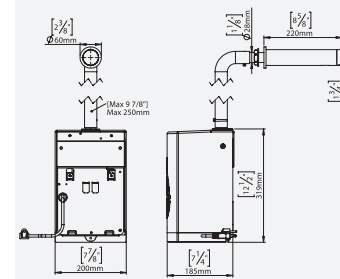

TUBULAR HD

TOUCH-FREE ELECTRONIC WALL MOUNTED HAND DRYER

SPECIFICATIONS

Touch free electronic hand dryer for wall mounted installations. Powered by 110V-120/220V-240VAC. Hand dryer will automatically shut off after being used for more than 60 seconds. Sensor settings can be customized by remote control.

OPERATION

Touch free electronic hand dryer .The hand dryer is activated automatically, the user places hands under the opening and the IR sensor sends a signal to the electronic unit air sending out air.

APPLICATION

High speed, high quality hand dryer with a sleek, vandal resistant design. For use in transport facilities, schools, stadiums, sports arenas and public washrooms.

ADVANTAGES

- Easy mounting back plate.
- HEPA filter for added hygienic properties.
- Full brass body or stainless steel 316 material.
- Various finishes available to match our faucets and soap dispensers.
- Matching touch free faucet and soap dispenser
- Long lasting, durable and vandal resistant.
- Air flow intensity adjustable by external button
- Adjustability with remote control: security time, detection range, delay out
- On/Off function to perform cleaning

PRODUCT AT A GLANCE

Installation	Wall mounted
Operating Voltage	110V-120/220V-240VAC, 50/60 HZ, 1.3-1.6KW
Motor Thermal Protection	Auto resetting thermostat turns unit off, 120V at 135°C (257°F), 24°V at 95°C (203°F)
Heater Thermal Protection	Auto resetting thermostat turns unit off at 85°C (185°F). Thermal fuse cuts unit at 142°V (288°F)
Standby Power	0.3-0.4W
Timing Protection	60 seconds auto shut off
Sensing Range	170 mm ± 20 mm, Self adjusting
Drip Proof	IP21

ORDERING INFORMATION