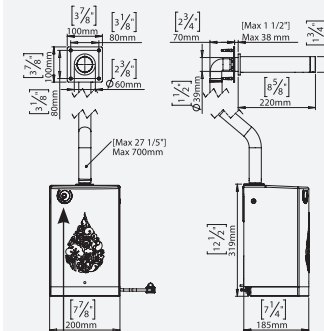

OPTIONS

OPTION	CODE
Remote control	07100014
Matching transformer powered faucet	350400
Matching transformer powered soap dispenser	350927

TUBULAR HD

TUBULAR DP HD

Airflow intensity adjustment button

777 Passaic Avenue
Clifton NJ, 07012