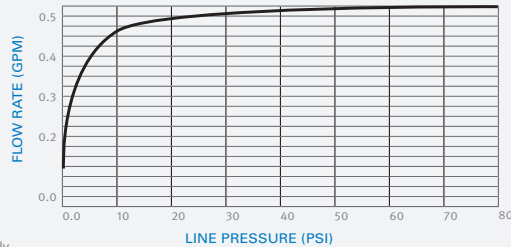

OPERATION

Touch-free electronic faucet operated by an infrared sensor. The faucet automatically activates when users place their hands within sensor range and deactivates when removed from the sensor range.

APPLICATION

Wall mounted faucet combining an elegant design with anti-vandal features. Helps washrooms remain clean, saves water and aids in cross contamination prevention. Ideal for hospitals, laboratories and medical clinics.

PRODUCT AT A GLANCE

Installation	Wall mounted
Power Supply	9V battery
Operating pressure	0.5-8.0 bar / 7.0-116.0 PSI For greater water pressure please use a pressure reducing valve
Water supply	MALMO: Cold or premixed water MALMO 1000: Hot and cold water
Water flow	6 LPM / 1.58 GPM - SSR PCA stream
Water Saving Options	4 LPM / 1 GPM ; 3 LPM / 0.8 GPM 1.89 LPM / 0.5 GPM ; 1.3 LPM 0.35 GPM - PCA spray
Water temperature	70°C Maximum
Security Time	Auto shutoff after 90 seconds. Customizable by remote control

FLOW RATE vs PRESSURE

This graph applies to 0.5 GPM option only.

ORDERING INFORMATION

MODEL	CODE	POWER
MALMO	225865	9V battery
MALMO 1000	225860	9V battery

OPTIONS

OPTION	CODE
Remote control	07100005
Matching battery-powered soap dispenser	350920
Matching transformer-powered soap dispenser combination	350925