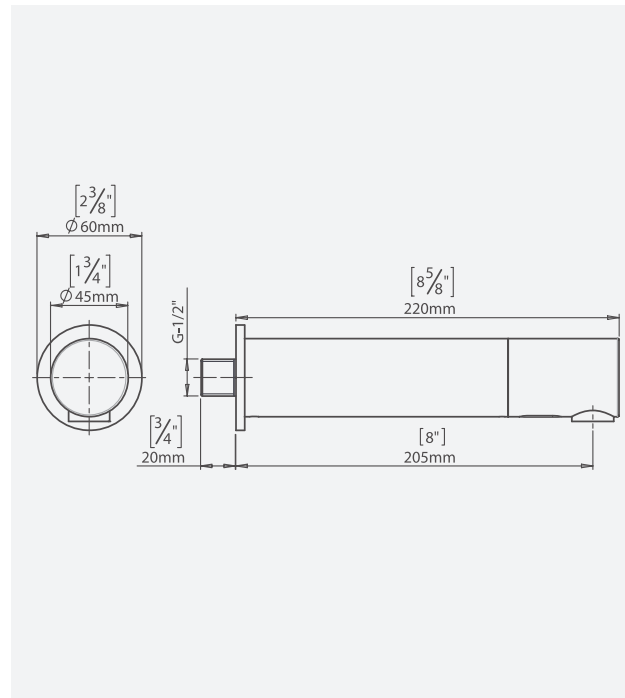

FLOW RATE vs PRESSURE

This graph applies to 0.5 GPM option only.

ORDERING INFORMATION

MODEL	CODE	POWER
MALMO	225865	9V battery
MALMO 1000	225860	9V battery

OPTIONS

OPTION	CODE
Remote control	07100005
Matching battery-powered soap dispenser	350920
Matching transformer-powered soap dispenser combination	350925