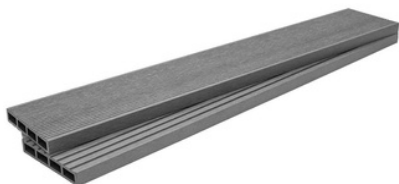

Synthetic WPC (Wood Plastic Composites) are the ideal solution for flooring or fencing outdoors such as swimming pools, garden terraces, fences, etc. Their composition (60% wood - 40% HDPE, adhesives and resins) allows them to combine the advantages of plastic with the beauty of wood.

Διατίθεται με φινιρίσμα ρίγας (δύο όψεων), σε 2 χρώματα (Γκρι και καφέ σκούρο):

Καθώς επίσης και με ανάγλυφο φινιρίσμα ξύλου, σε 2 χρώματα (Ανθρακί και καφέ σκούρο).

It looks like natural wood. Its dimensions remain more stable than natural wood, without alders.

Available in ribbed surface finish (two-sided), in 2 colors (Grey and dark brown).

Also available with an embossed wood finish, in 2 colors (Anthracite, dark brown).

ΧΡΩΜΑΤΑ / COLORS

ΓΚΡΙ ΡΙΓΑ / RIBBED GRAY