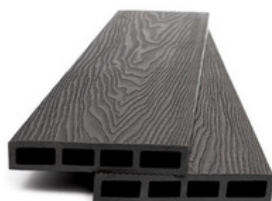

ΑΝΘΡΑΚΙ 3D ΞΥΛΟ / ANTHRACITE EMBOSSED WOOD