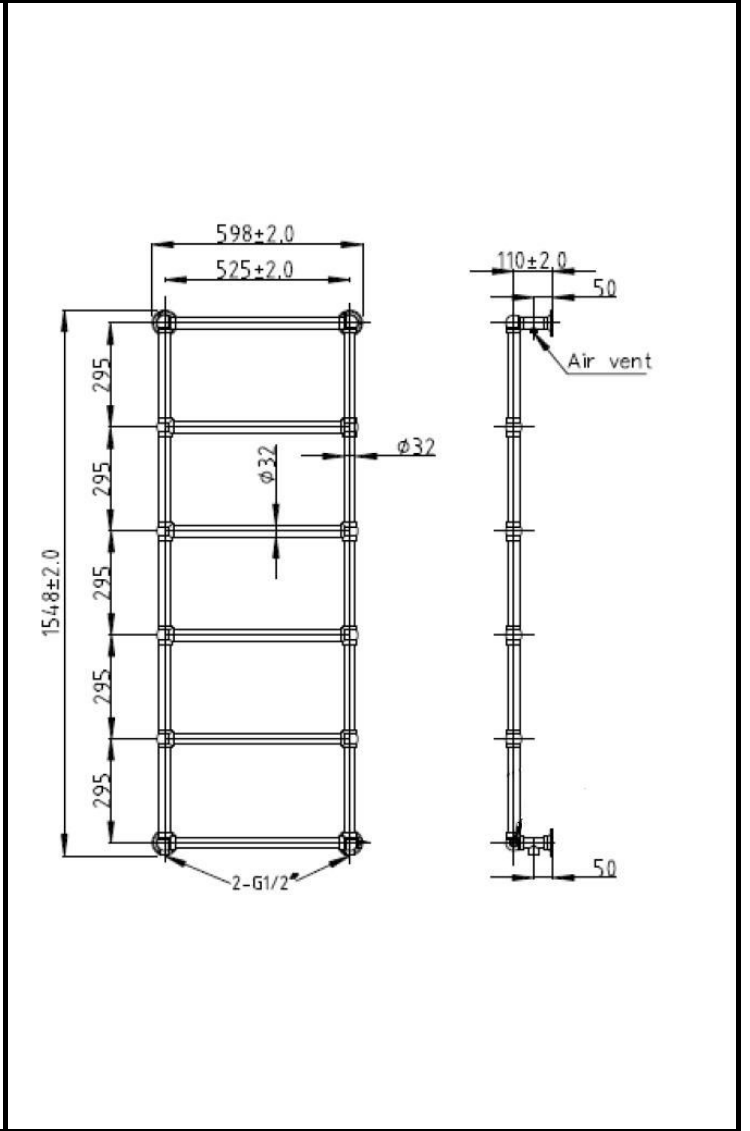

B A Y S W A T E R

London W.2

CODE: BAYR008

DESCRIPTION: Juliet W/M Towel Rail 1548X598x130

CATEGORY: Heating

PRODUCT DIMENSIONS				
Height (mm)	Width (mm)	Depth (mm)	Length (mm)	Nett Wgt Kg
1548	598	110		9.98

PACKAGING DIMENSIONS			
Height (mm)	Width (mm)	Length (mm)	Gross Wgt Kg
1600	620	150	9.98

PACKAGING DATA			
Box Colour	White Cardboard Shrinkwrapped		
Box Qty	1	Label Colour	White Label
Label Size	100 x 50	Label Qty	2

OUTER BOX DIMENSIONS (If Applicable)			
Height (mm)	Width (mm)	Length (mm)	Gross Wgt Kg
Barcode	5055275889978		

PRODUCT DETAILS						
Contry of Origin	United Kingdom					
Fitting Instruction	Yes					
RAL No	N/A					
Heat Element Wattage	Not Applicable					
BTU Outputs	30°C	488	50°C	922	60°C	1153
Pipe Centres	525mm					
Packaging Volume (L)	142					
Wall to Ctr of Tappings	50					
Dual Fuel	N/A					