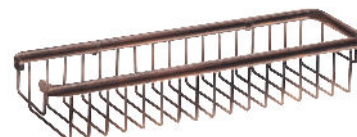

UNI | shower basket, 36 x 7 x 11 cm

Finish: antique copper (ORB)

Universal form of the product allows it to be easily combined with products from other collections of bathroom accessories.

Antique copper is an expressive finishing in a red-brown shade, with brushed texture and vintage character.

Technologies

The product is made of high quality A-grade brass.

Specification

- brass
- width: 36 cm, height: 7 cm, distance from the wall: 11 cm