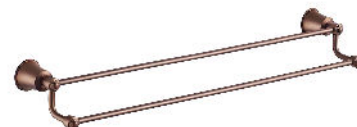

## ART LINE | double towel rail , 65 cm

---

Finish: antique copper (ORB)

ART LINE accessories collection is characterized by slender contours, delicate lines and sophisticated details. It is distinguished by classic, stylized elements, kept in a romantic aesthetics.

Antique copper is an expressive finishing in a red-brown shade, with brushed texture and vintage character.

## Technologies

---

The product is made of high quality A-grade brass.

## Specification

---

- brass
- width: 65 cm, height: 8 cm, distance from the wall: 13 cm