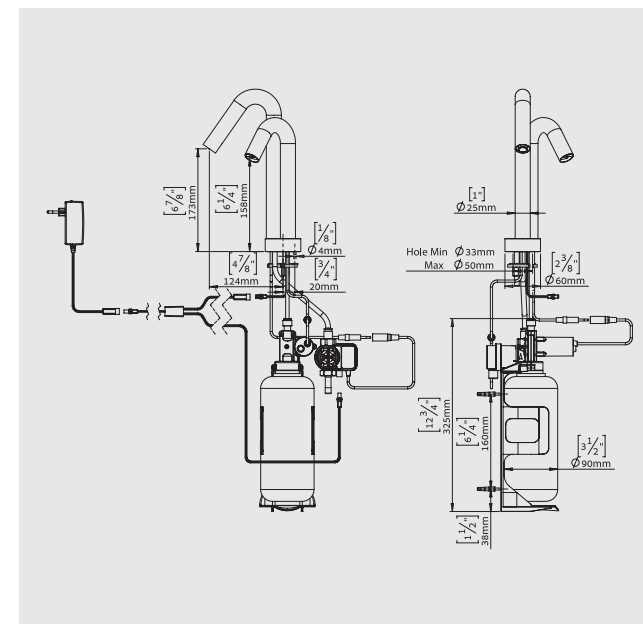

OPERATION & APPLICATION

The Csaba 2-in-1 unit is suitable for commercial restrooms where there is only one deck opening at the basin. The touch free faucet and soap dispenser unit is automatically activated when users place their hands in the relevant sensor range and stops when the users remove their hands. Easy installation and great for retrofit where drilling a new basin opening is not an option. Long lasting even in the harshest installation sites. Helps washrooms stay clean and saves water and soap. Prevents cross contamination. Combining an elegant design with vandal-resistant features. Ideal for offices, hotels and restaurants and all commercial restroom environments.

PRODUCT AT A GLANCE

Power Supply	12V transformer (battery operated version available upon request.)
Operating pressure	0.5 - 8.0 bar (7 - 116 PSI). With a pressure over 8 bar, use a pressure reducing valve.
Water supply	Cold or premixed water
Water Saving options	0.5 GPM / 1.89 LPM - PCA spray 1.0 GPM / 4 LPM - PCA spray
Water temperature	70°C Maximum
Security Time	Auto shutoff after 90 seconds. adjustable by remote control
Soap Dose	Factory setting for 0.7 to 0.9 cc depending on the selected soap. The soap quantity can be changed using the soap dispensers remote control.

ORDERING INFORMATION

MODEL	POWER	CODE
CSABA 2-IN-1	Transformer	233013
	Battery	Upon request

OPTIONS

OPTION	CODE
Soap and Water Remote Control	07100014

ADVANTAGES

LEED RATING

SOAP AND WATER

GERM FREE

ADJUSTABLE SETTINGS

LEAD FREE

EASY TO INSTALL

777 Passaic Avenue
Clifton NJ, 07012
USA: sternusa@sternfaucets.com
International: info@sternfaucets.com
Toll Free: 1-800-4364410
www.sternfaucets.com