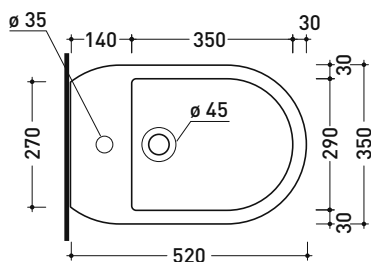

### Back to wall single-hole bidet

• WITH OVERFLOW • WITHOUT TAP HOLE ON DEMAND

Complements: **Niagara panel bidet (TR40)**  
**Line taps bidet: ONE - NOKÈ - SI - FOLD - X1**  
**Line accessories: TWO - HOOP - NOKÈ - FOLD**

UNI EN 14528 - CL20 Dop-No14528

vista zenitale / zenital view

vista laterale / lateral view

**NOTICE: floor fixing by silicone**

sezione longitudinale / section

vista retro / back view

sizes in mm

CERAMIC: glossy finish