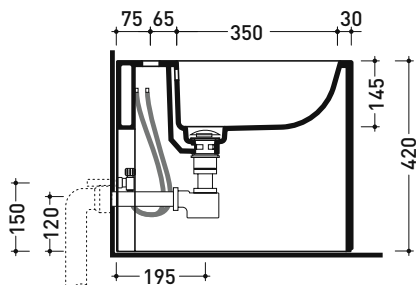

UNI EN 14528 - CL20 Dop-No14528

vista zenitale / zenital view

vista laterale / lateral view

**NOTICE: floor fixing by silicone**

sezione longitudinale / section

vista retro / back view

sizes in mm

CERAMIC: glossy finish