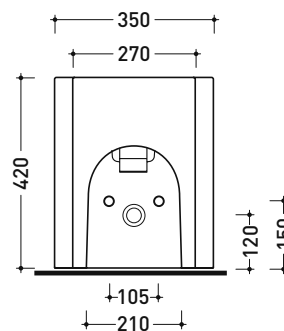

UNI EN 14528 - CL20 Dop-No14528

vista zenitale / zenital view

vista laterale / lateral view

**NOTICE: floor fixing by silicone**

sezione longitudinale / section

vista retro / back view

sizes in mm

CERAMIC: glossy finish