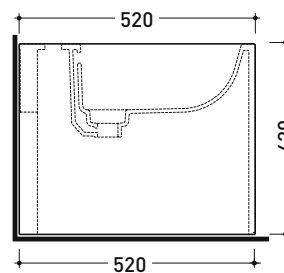

### Back to wall single-hole bidet

• WITH OVERFLOW • WITHOUT TAP HOLE ON DEMAND

Complements: **Niagara panel bidet (TR40)**  
**Line taps bidet: ONE - NOKÈ - SI - FOLD - X1**  
**Line accessories: TWO - HOOP - NOKÈ - FOLD**

UNI EN 14528 - CL20 Dop-No14528

vista zenitale / zenital view

vista laterale / lateral view

**NOTICE: floor fixing by silicone**

sezione longitudinale / section

vista retro / back view

sizes in mm

CERAMIC: glossy finish