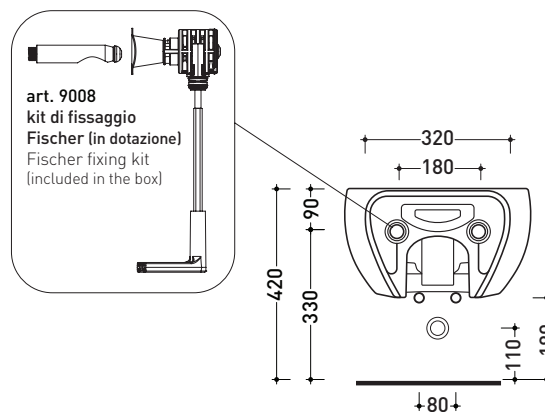

2021

FU218

Wall hung single-hole bidet (fixing kit included art. 9008)

•WITH OVERFLOW •WITHOUT HOLE ON DEMAND

Complements: **Line taps bidet:** ONE - NOKÈ - SI - FOLD - X1
Line accessories: TWO - HOOP - NOKÈ - FOLD

Technical accessories: **Universal fixing bracket for wall hung wc/bidet** (41/P)
Short chrome siphon for bidet (SIFB/CR)
Stop & Go drain (PLSG)
CERAMIC Stop & Go drain (PLCE)
Two piece set chrome tap filters (RF026)

Package dim. cm | Weight 18 kg | Pz. Pallet n° -

UNI EN 14528 - CL20 Dop-No14528

vista zenitale / zenital view

vista laterale / lateral view

sezione longitudinale / section

vista retro / back view

sizes in mm