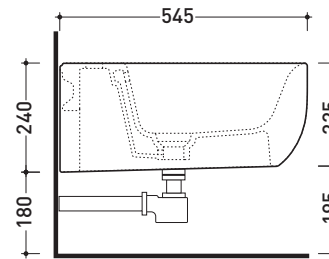

Technical accessories: **Universal fixing bracket for wall hung wc/bidet** (41/P)
Short chrome siphon for bidet (SIFB/CR)
Stop & Go drain (PLSG)
CERAMIC Stop & Go drain (PLCE)
Two piece set chrome tap filters (RF026)

Package dim. cm | Weight 18 kg | Pz. Pallet n° -

UNI EN 14528 - CL20 Dop-No14528

vista zenitale / zenital view

vista laterale / lateral view

sezione longitudinale / section

vista retro / back view

sizes in mm