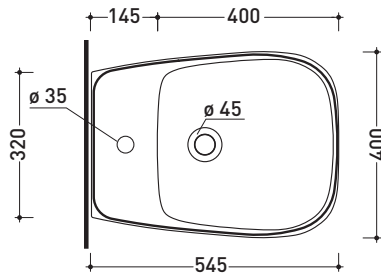

2021

FU218

Wall hung single-hole bidet (fixing kit included art. 9008)

•WITH OVERFLOW •WITHOUT HOLE ON DEMAND

Complements: **Line taps bidet:** ONE - NOKÈ - SI - FOLD - X1
Line accessories: TWO - HOOP - NOKÈ - FOLD

Package dim. cm | Weight 18 kg | Pz. Pallet n° -

UNI EN 14528 - CL20 Dop-No14528

vista zenitale / zenital view

vista laterale / lateral view

sezione longitudinale / section

vista retro / back view

sizes in mm