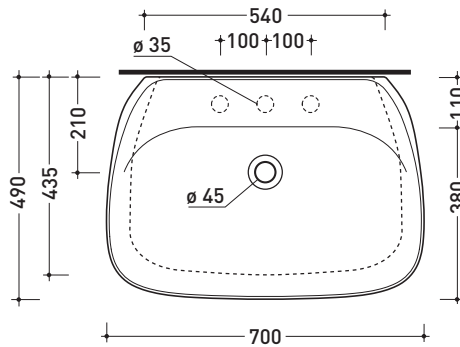

## FU70L Fluo 70

Countertop - wall hung basin 70 cm with tap ledge

•WITH OVERFLOW •ARRANGED FOR THREE HOLES TAP

Complements: **Forty6 shelf (F65058)**  
**Furniture BOX - depth. 50**  
**Line taps basin: ONE - NOKÈ - SI - FOLD - X1**  
**Line accessories: TWO - HOOP - NOKÈ - FOLD**

Package dim. cm | Weight **16 kg** | Pz. Pallet n° -

CE UNI EN 14688 - CL20 Dop-No14688

vista zenitale / zenital view

vista zenitale / zenital view

vista frontale / frontal view

sezione longitudinale / section