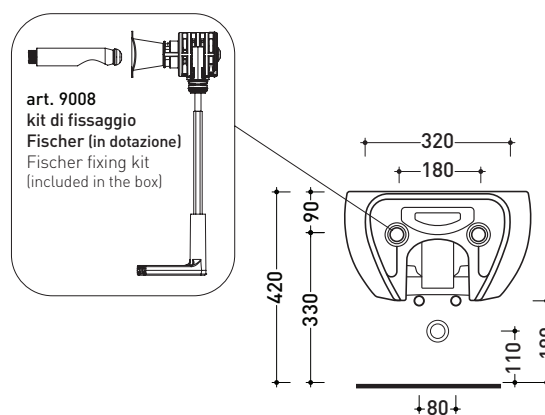

Technical accessories: **Universal fixing bracket for wall hung wc/bidet** (41/P)  
**Short chrome siphon for bidet** (SIFB/CR)  
**Stop & Go drain** (PLSG)  
**CERAMIC Stop & Go drain** (PLCE)  
**Two piece set chrome tap filters** (RF026)

Package dim. cm | Weight 18 kg | Pz. Pallet n° -

UNI EN 14528 - CL20 Dop-No14528

vista zenitale / zenital view

vista laterale / lateral view

sezione longitudinale / section

vista retro / back view

sizes in mm