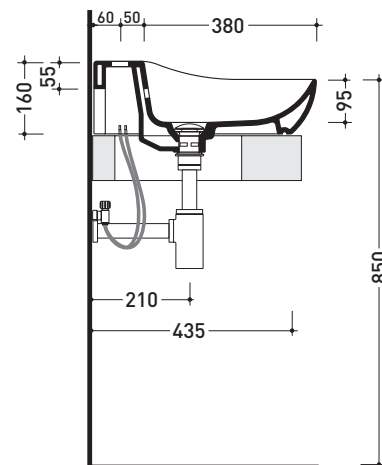

## FU70L Fluo 70

Countertop - wall hung basin 70 cm with tap ledge

•WITH OVERFLOW •ARRANGED FOR THREE HOLES TAP

Complements: **Forty6 shelf (F65058)**  
**Furniture BOX - depth. 50**  
**Line taps basin: ONE - NOKÈ - SI - FOLD - X1**  
**Line accessories: TWO - HOOP - NOKÈ - FOLD**

Technical accessories: **Chrome siphon (SIFL/CR) - Telescopic chrome siphon (SIFL066)**  
**Stop & Go drain (PLSG)**  
**CERAMIC Stop & Go drain (PLCE)**  
**Two piece set chrome tap filters (RF026)**  
**Fixing kit for wall (9002)**

Package dim. cm | Weight **16 kg** | Pz. Pallet n° -

CE UNI EN 14688 - CL20 Dop-No14688

vista zenitale / zenital view

vista zenitale / zenital view

vista frontale / frontal view

sezione longitudinale / section

sizes in mm

Please consider a 2% tolerance on indicated measurements

CERAMIC: glossy finish

matt finish

<https://www.ceramicaflaminia.it/en/products/348-fluo>

©ceramicaflaminiaspa - All rights reserved. Unauthorized copying, publication, reproduction as well as partial reproduction are prohibited