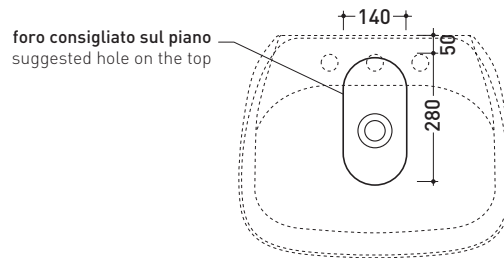

foro consigliato sul piano
suggested hole on the top

vista zenitale / zenital view