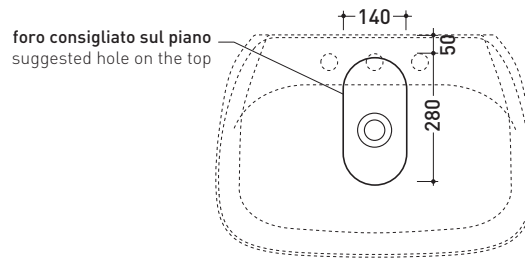

vista zenitale / zenital view