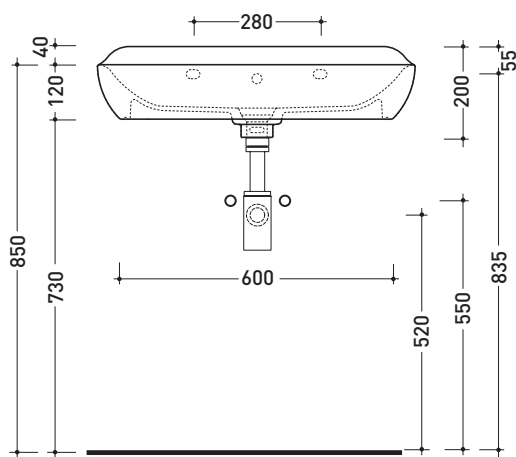

Package dim. cm | Weight **16 kg** | Pz. Pallet n° -

CE UNI EN 14688 - CL20 Dop-No14688

vista zenitale / zenital view

vista zenitale / zenital view

vista frontale / frontal view

sezione longitudinale / section

sizes in mm

Please consider a 2% tolerance on indicated measurements

CERAMIC: glossy finish

matt finish

<https://www.ceramicaflaminia.it/en/products/348-fluo>

©ceramicaflaminiaspa - All rights reserved. Unauthorized copying, publication, reproduction as well as partial reproduction are prohibited