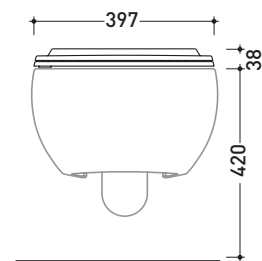

vista frontale / frontal view

sizes in mm

THERMOSETTING: glossy finish

white

matt finish

milky white

carbone

argilla