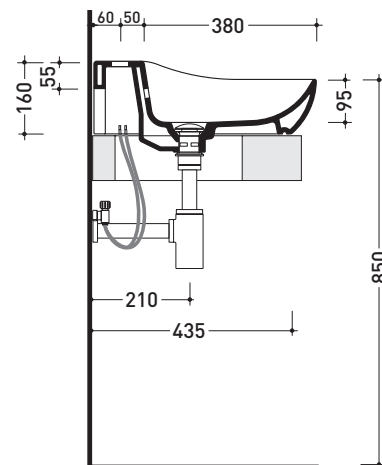

Package dim. cm | Weight 15 kg | Pz. Pallet n° -

UNI EN 14688 - CL20 Dop-No14688

vista zenitale / zenital view

foro consigliato sul piano  
suggested hole on the top

vista zenitale / zenital view

vista frontale / frontal view

sezione longitudinale / section

sizes in mm

Please consider a 2% tolerance on indicated measurements

CERAMIC: glossy finish

white

black

matt finish

milky white