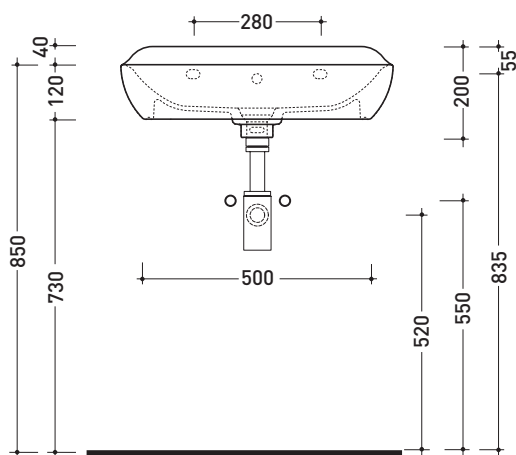

Package dim. cm | Weight 15 kg | Pz. Pallet n° -

UNI EN 14688 - CL20 Dop-No14688

vista zenitale / zenital view

foro consigliato sul piano  
suggested hole on the top

vista zenitale / zenital view

vista frontale / frontal view

sezione longitudinale / section

sizes in mm

Please consider a 2% tolerance on indicated measurements

CERAMIC: glossy finish

white

black

matt finish

milky white