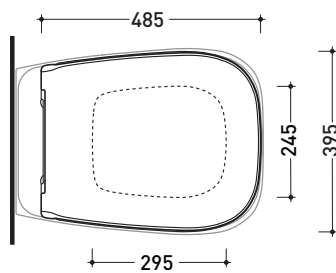

Package dim. cm | Weight 18 kg | Pz. Pallet n° -

UNI EN 14528 - CL20 Dop-No14528

vista zenitale / zenital view

vista laterale / lateral view

sezione longitudinale / section

vista retro / back view

sizes in mm

## FUCW05

SLIM Soft-closing thermosetting seat&cover with **QUICK-RELEASE HINGES**

Complements: Wall hung wc Fluo goclean (FU118G)

Package dim. cm	Weight kg	Pz. Pallet n° -
-----------------	-----------	-----------------

CE

vista zenitale / zenital view

vista laterale / lateral view

vista frontale / frontal view

sizes in mm

**THERMOSETTING:** glossy finish

white

matt finish