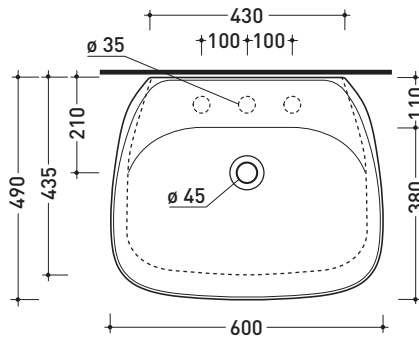

Package dim. cm | Weight 18 kg | Pz. Pallet n° -

UNI EN 14528 - CL20 Dop-No14528

vista zenitale / zenital view

vista laterale / lateral view

sezione longitudinale / section

vista retro / back view

sizes in mm

## FU60L Fluo 60

Countertop - wall hung basin 60 cm with tap ledge

•WITH OVERFLOW •ARRANGED FOR THREE HOLES TAP

Complements: **Forty6 shelf (F65058)**  
**Filo 75 structure (FI75SV - FI75SC)**  
**Furniture BOX - depth. 50**  
**Line taps basin: ONE - NOKÈ - SI - FOLD - X1**  
**Line accessories: TWO - HOOP - NOKÈ - FOLD**

Package dim. cm | Weight 15 kg | Pz. Pallet n° -

UNI EN 14688 - CL20 Dop-No14688

vista zenitale / zenital view

foro consigliato sul piano  
suggested hole on the top

vista zenitale / zenital view

vista frontale / frontal view