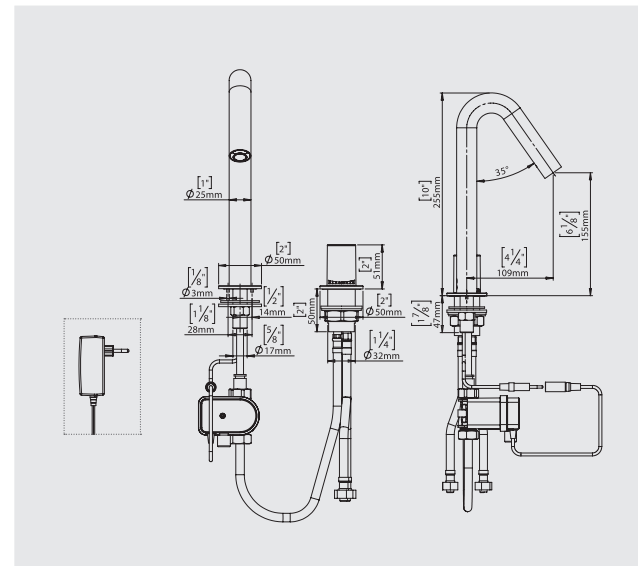

ADVANTAGES

LEED RATING

SOAP AND WATER

GERM FREE

ADJUSTABLE SETTINGS

LEAD FREE

EASY TO INSTALL

777 Passaic Avenue
Clifton NJ, 07012
USA: sternusa@sternfaucets.com
International: info@sternfaucets.com
Toll Free: 1-800-4364410
www.sternfaucets.com