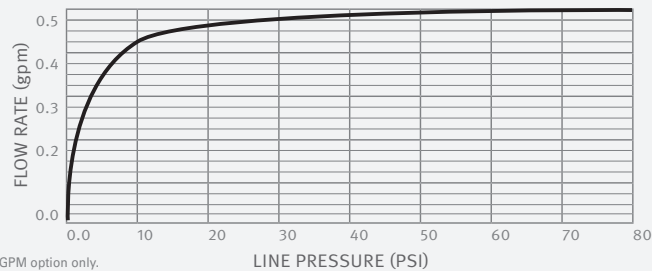

OPERATION

Touch-free electronic faucet. The faucet is automatically activated when users place their hands in the sensor range and stops when the users remove their hands.

APPLICATION

Combining an elegant design with vandal-resistant features. Easy installation. Long lasting even in the harshest installation sites. Helps washrooms stay clean and saves water. Prevents cross contamination. Ideal for offices, hotels and restaurants.

PRODUCT AT A GLANCE

Installation	Deck mounted
Power Supply Options	• IP67 Dual power input box with a 9V battery (battery not included) • IP67 Dual power input box with a 9V transformer
Operating pressure	0.5 - 8.0 BAR (7 - 116 PSI). With a pressure over 8 bar, use a pressure reducing valve.
Water supply	Hot and cold water
Water Saving options	0.35 GPM / 1.32 LPM - PCA SPRAY 0.5 GPM / 1.89 LPM - PCA SPRAY 1.0 GPM / 4 LPM - PCA SPRAY
Water temperature	70°C Maximum
Security Time	Auto shutoff after 90 seconds. adjustable by remote control

FLOW RATE vs PRESSURE

ORDERING INFORMATION

MODER	CODE	POWER
Csaba 1000 B	233020	IP67 Dual power input box with a 9V battery (battery not included)
Csaba 1000 E	233030	IP67 Dual power input box with a 9V transformer

OPTIONS

OPTION	CODE
Remote Control	07100005