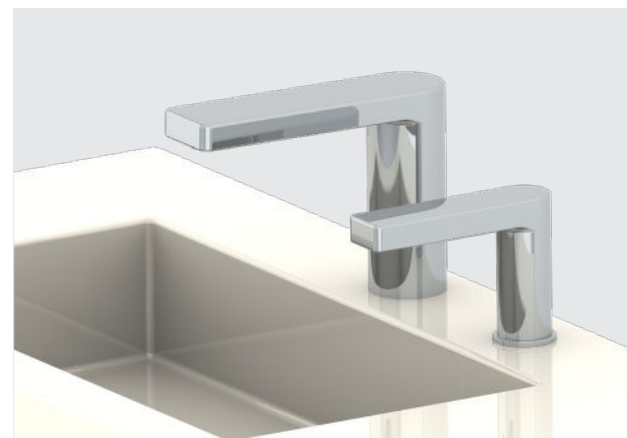

BOREAL TOUCH-FREE ELECTRONIC LAVATORY FAUCET

SPECIFICATIONS

Touch-free electronic faucet for deck-mounted installations. Activated by concealed sensor built into the spout. Solid brass one-piece construction. For cold or premixed water. Filter included. Latching solenoid valve mounted inside the faucet body. Sensor includes a low battery indicator. Adjustable settings by remote control: sensor range, security time, delay in, delay out, on-off and reset to factory settings.

OPERATION

Touch-free electronic faucet. The faucet is automatically activated when users place their hands in the sensor range and stops when the users remove their hands.

APPLICATION

Deck-mounted faucet. Combining an elegant design with vandal-resistant features. Easy installation. Long lasting even in the harshest installation sites. Helps washrooms stay clean and saves water. Prevents cross contamination. Ideal for stadiums, train and bus stations and highway rest stops. Combined with Boreal touch free electronic soap dispenser, it creates a germ-free and automated environment.

FLOW RATE vs PRESSURE

This graph applies to 0.5 GPM option only.

OPTIONS

OPTION	CODE
Remote control	07100005
Matching battery-powered soap dispenser	212100
Matching transformer-powered soap dispenser combination	TBD

ORDERING INFORMATION

MODEL	CODE	POWER
BOREAL B	212000	6 x 1.5V AA batteries
BOREAL E	212005	9V transformer

ADVANTAGES

OPTIONAL HYGIENE FLUSH

ROBUST BRASS BODY

ADJUSTABLE SETTINGS

EASY TO INSTALL

777 Passaic Avenue
Clifton NJ, 07012
USA: sternusa@sternfaucets.com
International: info@sternfaucets.com
Toll Free: 1-800-4364410
www.sternfaucets.com