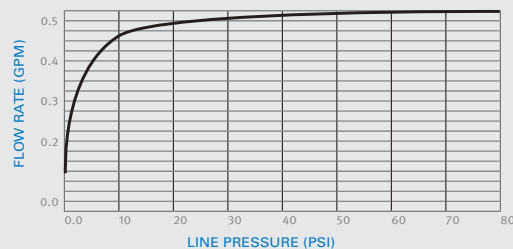

BOREAL TOUCH-FREE ELECTRONIC LAVATORY FAUCET

SPECIFICATIONS

Touch-free electronic faucet for deck-mounted installations. Activated by concealed sensor built into the spout. Solid brass one-piece construction. For cold or premixed water. Filter included. Latching solenoid valve mounted inside the faucet body. Sensor includes a low battery indicator. Adjustable settings by remote control: sensor range, security time, delay in, delay out, on-off and reset to factory settings.

OPERATION

Touch-free electronic faucet. The faucet is automatically activated when users place their hands in the sensor range and stops when the users remove their hands.

APPLICATION

Deck-mounted faucet. Combining an elegant design with vandal-resistant features. Easy installation. Long lasting even in the harshest installation sites. Helps washrooms stay clean and saves water. Prevents cross contamination. Ideal for stadiums, train and bus stations and highway rest stops. Combined with Boreal touch free electronic soap dispenser, it creates a germ-free and automated environment.

PRODUCT AT A GLANCE

Installation	Lavatory mounted.
Power Supply Options	• 6 x 1.5V AA batteries • 9V transformer
Operating pressure	0.5-8.0 bar / 7.0-116.0 PSI For greater water pressure please use a pressure reducing valve
Water supply	Cold or premixed water
Water flow	6 LPM / 1.58 GPM
Water Saving Options	1.89 LPM / 0.5 GPM - PCA SPRAY
Water temperature	70°C Maximum
Security Time	Auto shutoff after 90 seconds. Adjustable by remote control

FLOW RATE vs PRESSURE

This graph applies to 0.5 GPM option only.

OPTIONS

OPTION	CODE
Remote control	07100005
Matching battery-powered soap dispenser	212100
Matching transformer-powered soap dispenser combination	TBD