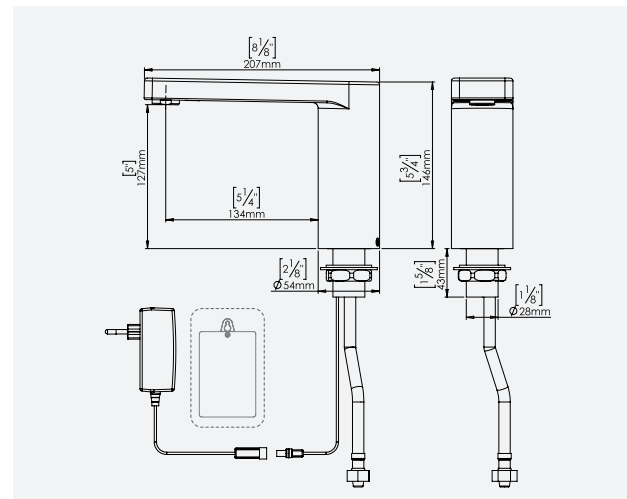

BOREAL TOUCH-FREE ELECTRONIC LAVATORY FAUCET

SPECIFICATIONS

Touch-free electronic faucet for deck-mounted installations. Activated by concealed sensor built into the spout. Solid brass one-piece construction. For cold or premixed water. Filter included. Latching solenoid valve mounted inside the faucet body. Sensor includes a low battery indicator. Adjustable settings by remote control: sensor range, security time, delay in, delay out, on-off and reset to factory settings.

FLOW RATE vs PRESSURE

This graph applies to 0.5 GPM option only.

OPTIONS

OPTION	CODE
Remote control	07100005
Matching battery-powered soap dispenser	212100
Matching transformer-powered soap dispenser combination	TBD

ORDERING INFORMATION

MODEL	CODE	POWER
BOREAL B	212000	6 x 1.5V AA batteries
BOREAL E	212005	9V transformer

ADVANTAGES

OPTIONAL HYGIENE FLUSH

ROBUST BRASS BODY

ADJUSTABLE SETTINGS

EASY TO INSTALL

777 Passaic Avenue
Clifton NJ, 07012
USA: sternusa@sternfaucets.com
International: info@sternfaucets.com
Toll Free: 1-800-4364410
www.sternfaucets.com