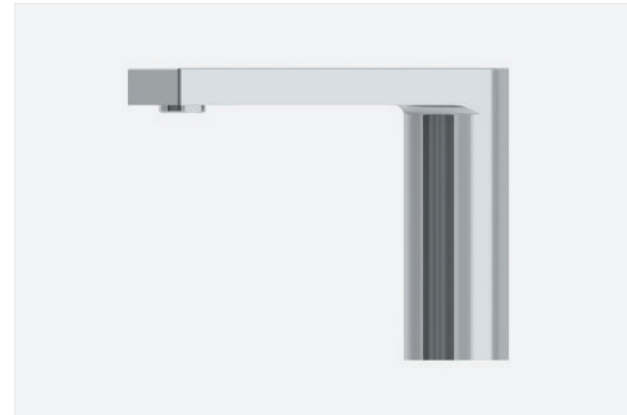

ADVANTAGES

OPTIONAL HYGIENE FLUSH

ROBUST BRASS BODY

ADJUSTABLE SETTINGS

EASY TO INSTALL

777 Passaic Avenue
Clifton NJ, 07012
USA: sternusa@sternfaucets.com
International: info@sternfaucets.com
Toll Free: 1-800-4364410
www.sternfaucets.com