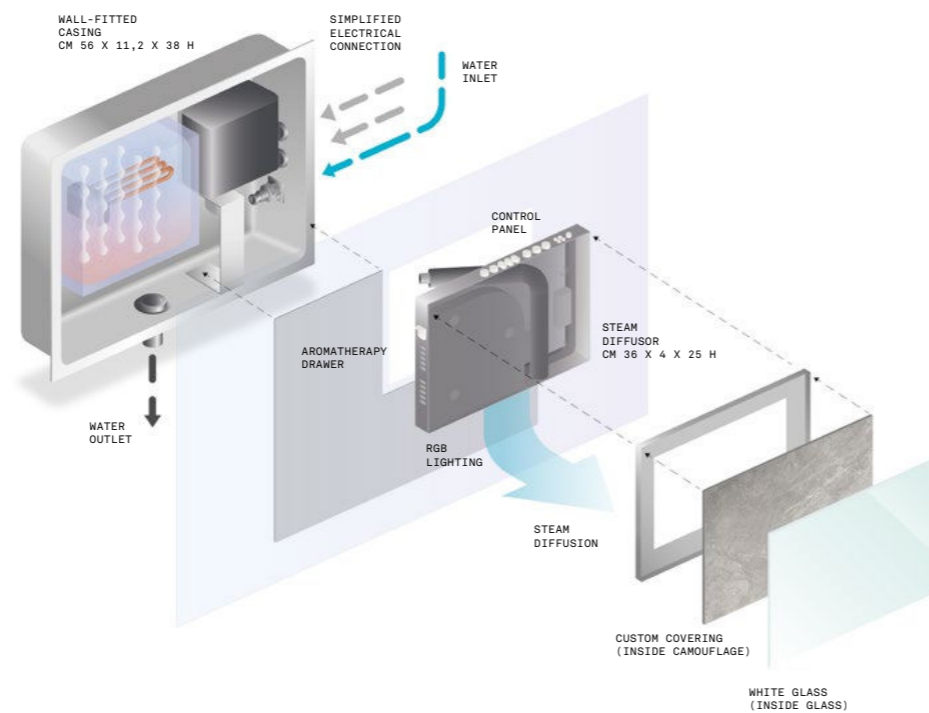

Vetro serigrafato (GLASS)
Acciaio inox finitura satinata rivestibile (CAMOUFLAGE)

Caratteristiche generatore di vapore

PSF Power Steam Function: innovativo sistema di ventilazione che minimizza la stratificazione delle temperature.

RWF Regulating Water Flow: autoregolazione alla pressione dell'impianto idrico.

SWF Smart Water Filling: gestione ottimizzata di riempimento caldaia.

SBC Smart Boiler Cleaning: diluizioni e risciacqui intermedi sul reale fabbisogno.

Pannello di controllo touch con icone retroilluminate e indicatore del livello di temperatura.

Caratteristiche diffusore di vapore

Contenitore per essenze

Materials

Curved silk-screen printed glass panel (GLASS)
Stainless steel with satin finish (CAMOUFLAGE)

Steam generator features

PSF Power Steam Function: Steam ventilation system for even heat distribution.

RWF Regulating water flow: can work on a wide range of water systems with different pressures.

SWF Smart Water Filling: optimised management of boiler filling.

SBC Smart Boiler Cleaning: dilution and intermediate rinsing processes not time controlled but based on real need.

Panel with backlit icons and temperature gauge.

Steam diffuser features

Essential oils container.

Dimensioni

Dimensions

Controcassa pannello

Panel mounting box

56 x 11,2 x h 38 cm

Diffusore di vapore

Steam diffuser

36 x 4 x h 25 cm

Optional

ESS - Effe Sound System

ECC - Effe Comfort Control

MODEL	POWER (KW)	VOLUME (M³)
30	0 - 3,5	3
45	3,5 - 4,0	4,5

Inside / steam generator /

PERFECT WELLNESS
SAUNA HAMMAM WATER
effe
PERFECT WELLNESS
BY EFFEGIBI