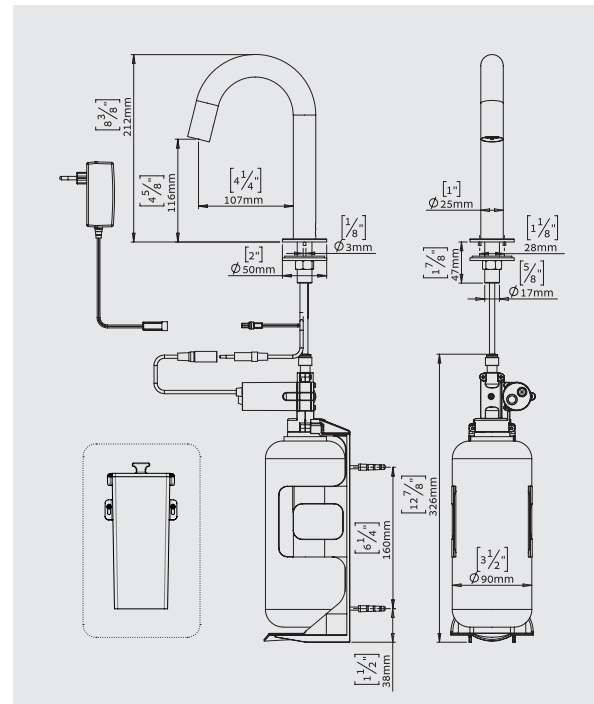

RUND SOAP DISPENSER

TOUCH-FREE DECK MOUNTED SOAP DISPENSER

SPECIFICATIONS

Touch free electronic soap dispenser for deck mounted installations. Chrome plated body, other finishes available. Activated by concealed sensor built into the spout. Includes a 1 liter soap bottle and bottle support. Optional for remote installation: extension cable and longer piping. The following functions can be performed by using Stern remote control: soap quantity selection, refill the soap tank, temporary off, coming back to factory settings

APPLICATION

The soap dispenser is activated automatically when the users bring their hands within the sensor range and stops when the users remove their hands.

PRODUCT AT A GLANCE

Installation	Deck mounted. Regular installation with the bottle below the lavatory or remote installation with bottle support kit to be secured to the wall.
Power Supply	<ul style="list-style-type: none"> Battery box for six (6) DD batteries 12V transformer
Soap	1 Liter soap bottle. This soap dispenser includes a peristaltic pump that allows the use of any kind of liquid soap, detergent or antibacterial gel.
Soap Dose	Factory setting for 0.7 to 0.9 cc depending on the selected soap. The soap quantity can be changed using the soap dispenser's remote control.
Refill	Easy to use refill button in order the soap will start to come out of the soap dispenser spout. This function can also be performed with the remote control.

ORDERING INFORMATION

MODEL	CODE
Rund SD B	232300
Rund SD E	232310
Rund SD B 6 pack	232301
Rund SD E 6 pack	232311

OPTIONS

OPTION	CODE
Remote control	07100008
Matching battery-powered faucet	232200
Matching transformer-powered faucet	232210
Multifeed system	Upon request